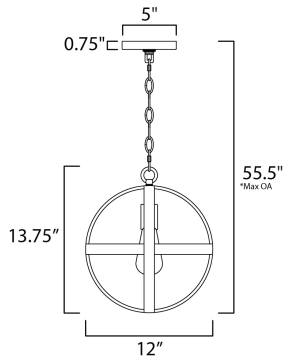

*max overall height

MEASUREMENTS

- DIMENSION : 12" L x 12" W x 13.75" H
- MAX OAH : 55.5" OAH
- CANOPY : 5" W x 0.75" H x 5" L
- HANGING WEIGHT : 4.62 lb

LAMPING

- INPUT VOLTAGE : 120V
- BULB : 1 x 60W Incandescent E26 Medium , 60W Total
- BULB INCLUDED : (Not Included)
- DIMMABLE : Yes