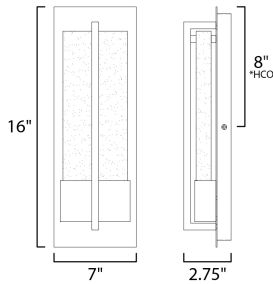

LAMPING

INPUT VOLTAGE : 120V
LUMENS : 800 Rated (640 Del.)
BULB : 1 x 9W LED PCB Integrated , 9W Total
BULB INCLUDED : (Integrated)
DIMMABLE : Electronic Low Voltage (ELV)
CRI : 90+ CRI
COLOR_TEMP : 3000K
LIGHTING_DIRECTION : Indirect