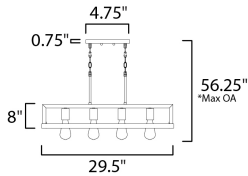

MEASUREMENTS

- DIMENSION : 29.5" L x 8.75" W x 8" H
- MAX OAH : 56.25" OAH
- CANOPY : 4.75" W x 0.75" H x 9.84" L
- HANGING WEIGHT : 6.83 lb

LAMPING

- INPUT VOLTAGE : 120V
- BULB : 4 x 60W Incandescent E26 Medium , 240W Total
- BULB INCLUDED : (Not Included)
- DIMMABLE : Yes

*max overall height

FINISHES OPTION

 Black / Ashbury

MATERIAL

Steel, Wood

RATINGS

cULus
Dry Location

ADDITIONAL