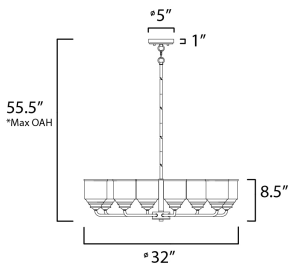

PRODUCT DESCRIPTION

A modest frame of steel tubing gently bends to support a cluster of Clear Seedy bell-shaped glass. Similarly the bobeches and other metal accents echo that traditional bell shape creating an instant classic. An easy choice with transitional appeal, choose from a variety of complimentary finishes including matte Black, Heritage Brass or Satin Nickel.

*max overall height

MEASUREMENTS

DIMENSION : 32" L x 32" W x 8.5" H
 MAX OAH : 55.5" OAH
 CANOPY : 5" W x 1" H x 5" L
 HANGING WEIGHT : 11.2 lb

LAMPING

INPUT VOLTAGE : 120V
 BULB : 8 x 60W Incandescent E26 Medium , 480W Total
 BULB INCLUDED : (Not Included)