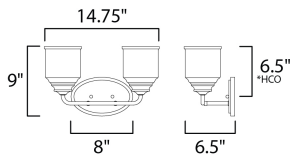

LAMPING

INPUT VOLTAGE : 120V
BULB : 2 x 60W Incandescent E26 Medium , 120W Total
BULB INCLUDED : (Not Included)
LIGHTING_DIRECTION : Up/Down