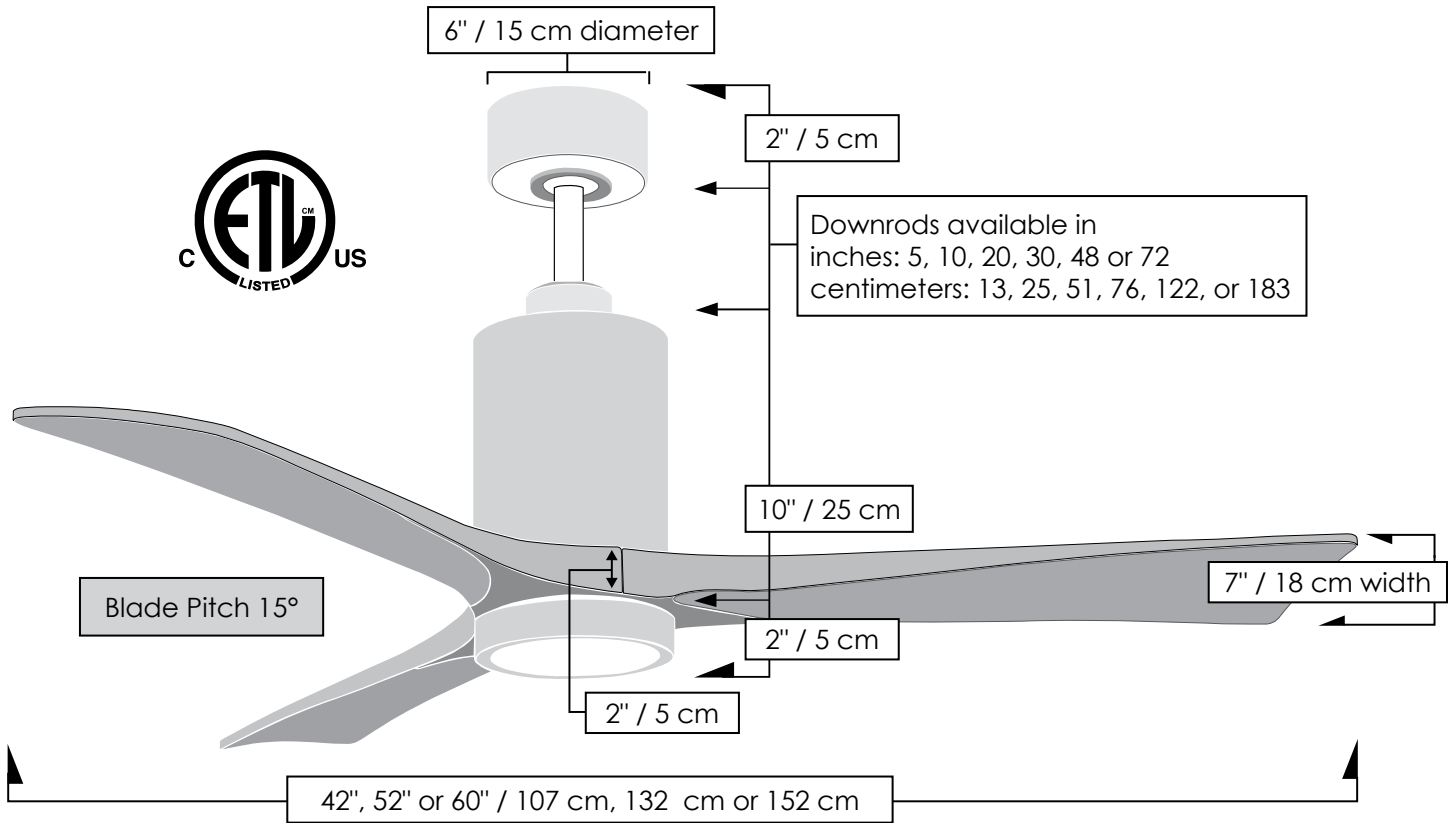

## TECHNICAL SPECS

Fan Diameter	inches: 42, 52 or 60 centimeters: 107, 132 or 152
Blade Material	CNC Cut Solid Wood
Overall Drop	14 inches / 36 cm + downrod length
Fan Weight	19 lbs
Downrods Lengths <i>Field cuttable. Non-threaded</i>	inches: 5, 10, 20, 30, 48, 72 centimeters: 13, 25, 51, 76, 122, 183
Downrod Diameter	1 inch
Voltage	110 or 220
Motor Type	DC
Environment	Damp locations for all finishes Neither coastal, saltwater nor chlorine compatible
Ambience	Silent
Safety Certification	ETL / CETL
Warranty	Limited Lifetime

## STANDARD EQUIPMENT

One downrod of 10 inches / 25 cm

Vaulted ceiling canopy for up to 30°

Light cover

Black 6-speed RF remote control with reverse

White wireless Decora-style, 6-speed, wall control

NOTE: Only compatible with included controllers.

## Blade Options

## TECHNICAL SPECIFICATIONS

CEILING PITCH TABLE	
0/12	0 degrees
1/12	4.76 degrees
2/12	9.46 degrees
3/12	14.04 degrees
4/12	18.43 degrees
5/12	22.62 degrees
6/12	26.57 degrees
7/12	30.26 degrees
8/12	33.69 degrees
9/12	36.87 degrees
10/12	39.81 degrees
11/12	42.51 degrees