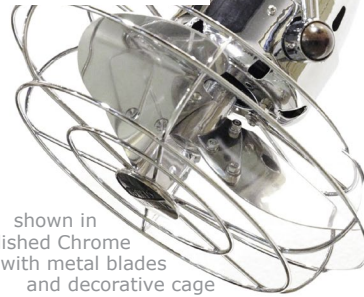

# Jarold Direcional

*Designed in 2007*

Unique and versatile, the fan head of the Jarold Direcional ceiling fan can be infinitely positioned in a 180-degree arc, forward and reverse, to provide maximum, directional airflow. The Jarold can be hung in small, awkward spaces or in front of HVAC ducts to make more efficient the heating, ventilation or air conditioning of any room. Constructed of cast aluminum, heavy spun and stamped steel, the Jarold Direcional carries a limited lifetime warranty.

### Product Features

 American Labor	 Hand Made	 AC Motor	 180° Adjustable	 Safety Cage Compatible	 Damp Location	 Soothing White Noise	 Wall Control	 Unipack Shipping
---	--	---	--	---	--	---	---	---

shown in Polished Copper with wood blades

shown in Brushed Brass with wood blades

shown in Polished Chrome with metal blades and decorative cage

shown in Bronzette with wood blades

shown in Bronzette with metal blades