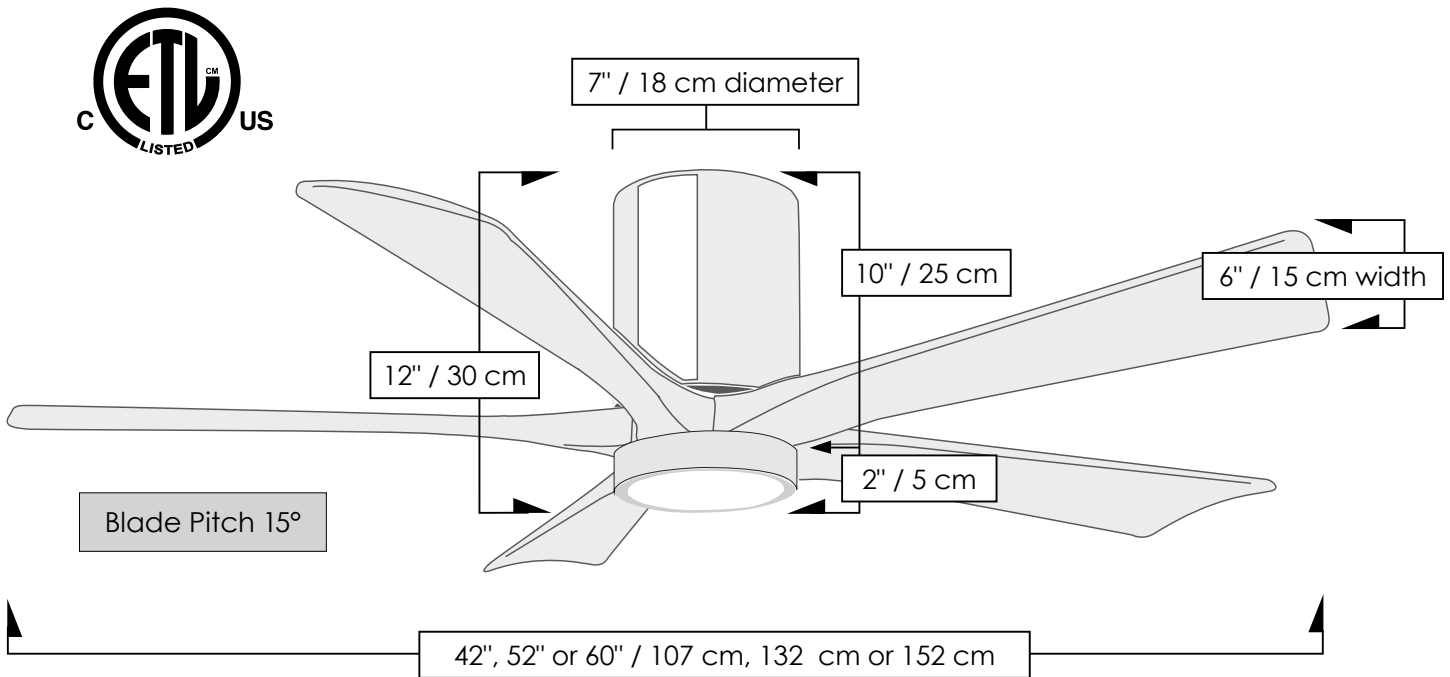

TECHNICAL SPECS

Fan Diameter	inches: 42, 52 or 60 centimeters: 107, 132 or 152
Blade Material	CNC Cut Solid Wood
Overall Drop	12 inches / 30 cm
Fan Weight	13 lbs
Voltage	110 or 220
Motor Type	DC
Environment	Damp locations for all finishes Neither coastal, saltwater nor chlorine compatible
Ambience	Silent
Safety Certification	ETL / CETL
Warranty	Limited Lifetime

NEW JAN 21, 2020 DOE MOTOR EFFICIENCY DATA

Fan Diameter	42 inch / 107 cm	52 inch / 132 cm	60 inch / 152 cm
RPM (Low/High)	51 / 220	51 / 179	51 / 88
CFM (Low/High)	861 / 4215	1212 / 4749	2116 / 3660
Watts (High)	31.66	31.12	30.78
CFM/Watt (High)	127	150	132
Blade Pitch	15°	15°	15°

STANDARD EQUIPMENT

Light Cover

6-speed RF
remote control
w/reverse in black

Wireless
Decora-style,
6-speed, wall
control in white

NOTE: Only compatible with included controllers.

Blade Options

Irene-5HLK

TECHNICAL SPECIFICATIONS

CEILING PITCH TABLE	
0/12	0 degrees
1/12	4.76 degrees
2/12	9.46 degrees
3/12	14.04 degrees
4/12	18.43 degrees
5/12	22.62 degrees
6/12	26.57 degrees
7/12	30.26 degrees
8/12	33.69 degrees
9/12	36.87 degrees
10/12	39.81 degrees
11/12	42.51 degrees