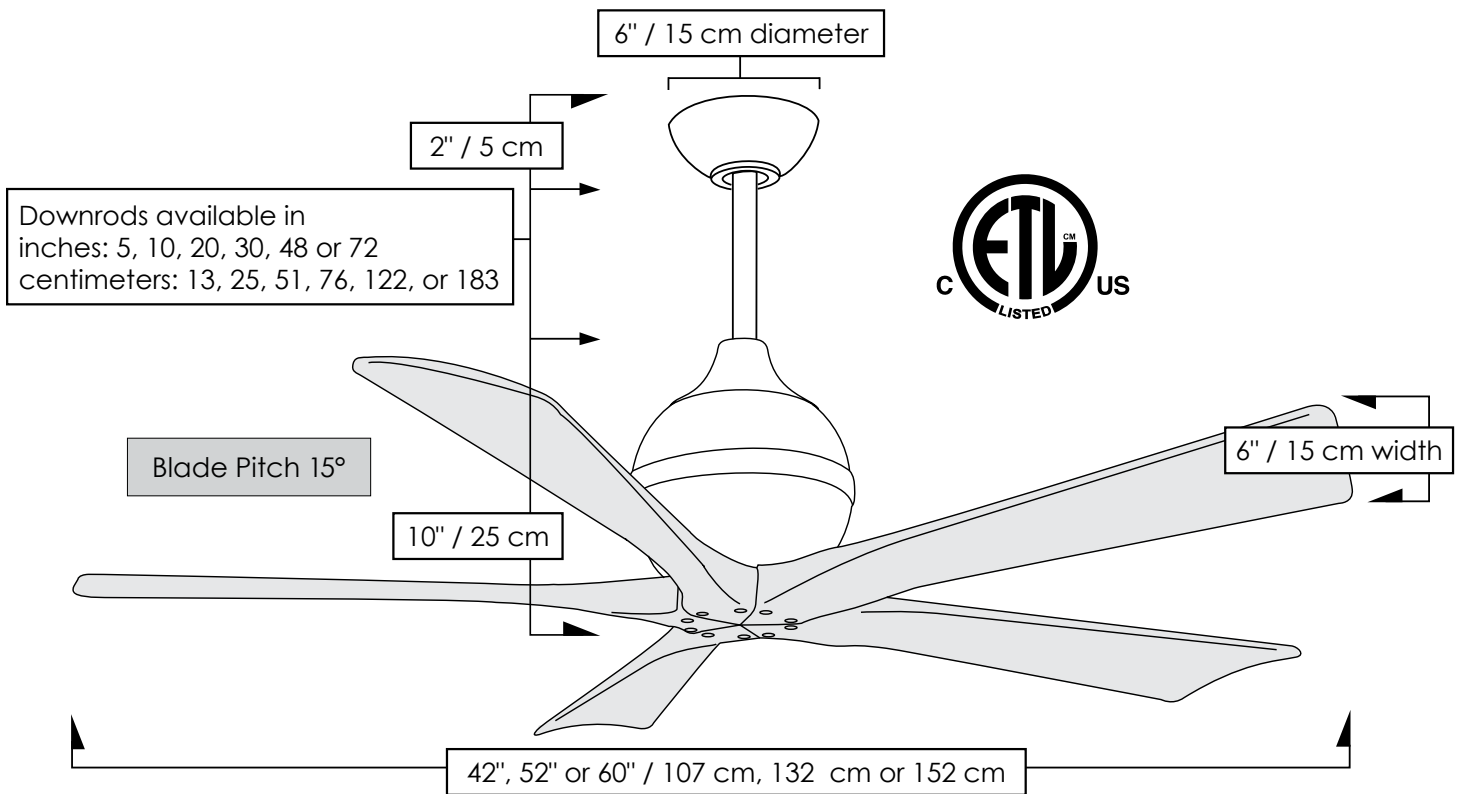

TECHNICAL SPECS

Fan Diameter	inches: 42, 52 or 60 centimeters: 107, 132 or 152
Blade Material	CNC Cut Solid Wood
Overall Drop	12 inches / 30 cm + downrod length
Fan Weight	18 lbs
Downrods Lengths <i>Field cuttable. Non-threaded</i>	inches: 5, 10, 20, 30, 48, 72 centimeters: 13, 25, 51, 76, 122, 183
Downrod Diameter	1 inch
Voltage	110 or 220
Motor Type	DC
Environment	Damp locations for all finishes Neither coastal, saltwater nor chlorine compatible
Ambience	Silent
Safety Certification	ETL / CETL
Warranty	Limited Lifetime

NEW JAN 21, 2020 DOE MOTOR EFFICIENCY DATA

Fan Diameter	42 inch / 107 cm	52 inch / 132 cm	60 inch / 152 cm
RPM (Low / High)	52 / 229	51 / 156	52 / 77
CFM (Low / High)	852 / 4261	1784 / 5783	3328 / 5006
Watts (High)	25.33	32.18	31.38
CFM/Watt (High)	150	179	175
Blade Pitch	15°	15°	15°

STANDARD EQUIPMENT

One downrod of 10 inches / 25 cm

Vaulted ceiling canopy for up to 30°

6-speed RF remote control w/reverse in black

Wireless Decora-style, 6-speed, wall control in white

NOTE: Only compatible with included controllers.

Blade Options

Irene-5

TECHNICAL SPECIFICATIONS

CEILING PITCH TABLE

0/12	0 degrees
1/12	4.76 degrees
2/12	9.46 degrees
3/12	14.04 degrees
4/12	18.43 degrees
5/12	22.62 degrees
6/12	26.57 degrees
7/12	30.26 degrees
8/12	33.69 degrees
9/12	36.87 degrees
10/12	39.81 degrees
11/12	42.51 degrees