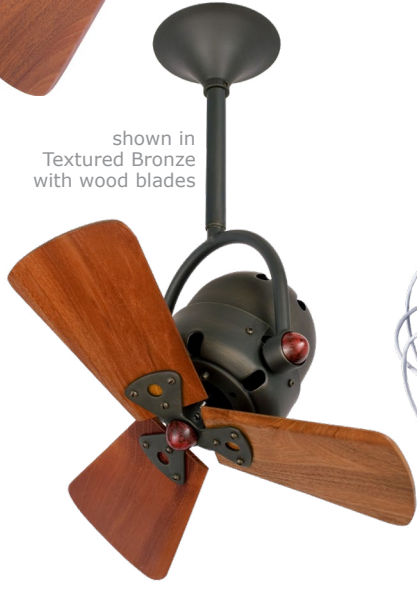

Spinning Bianca Direcionals in  
Polished Chrome with wood blades shown

# Bianca Direcional

*Designed in 2000*

Unique and versatile, the fan head of the Bianca Direcional ceiling fan can be infinitely positioned in a 180-degree arc, forward and reverse, to provide maximum, directional airflow. The Bianca can be hung in small, awkward spaces or in front of HVAC ducts to make more efficient the heating, ventilation or air conditioning of any room. Constructed of cast aluminum, heavy spun and stamped steel, the Bianca Direcional carries a limited lifetime warranty.

## STANDARD EQUIPMENT

One downrod of 10 inches / 25 cm	
Flat ceiling canopy (Not compatible with vaulted ceiling canopy)	
Decora-style, 3-speed wall control in white	

shown in Polished Copper with wood blades

shown in Brushed Nickel with metal blades

shown in Polished Chrome with metal blades

shown in Polished Brass with metal blades

shown in Black with wood blades

shown in Textured Bronze with wood blades

shown in Gloss White with metal blades