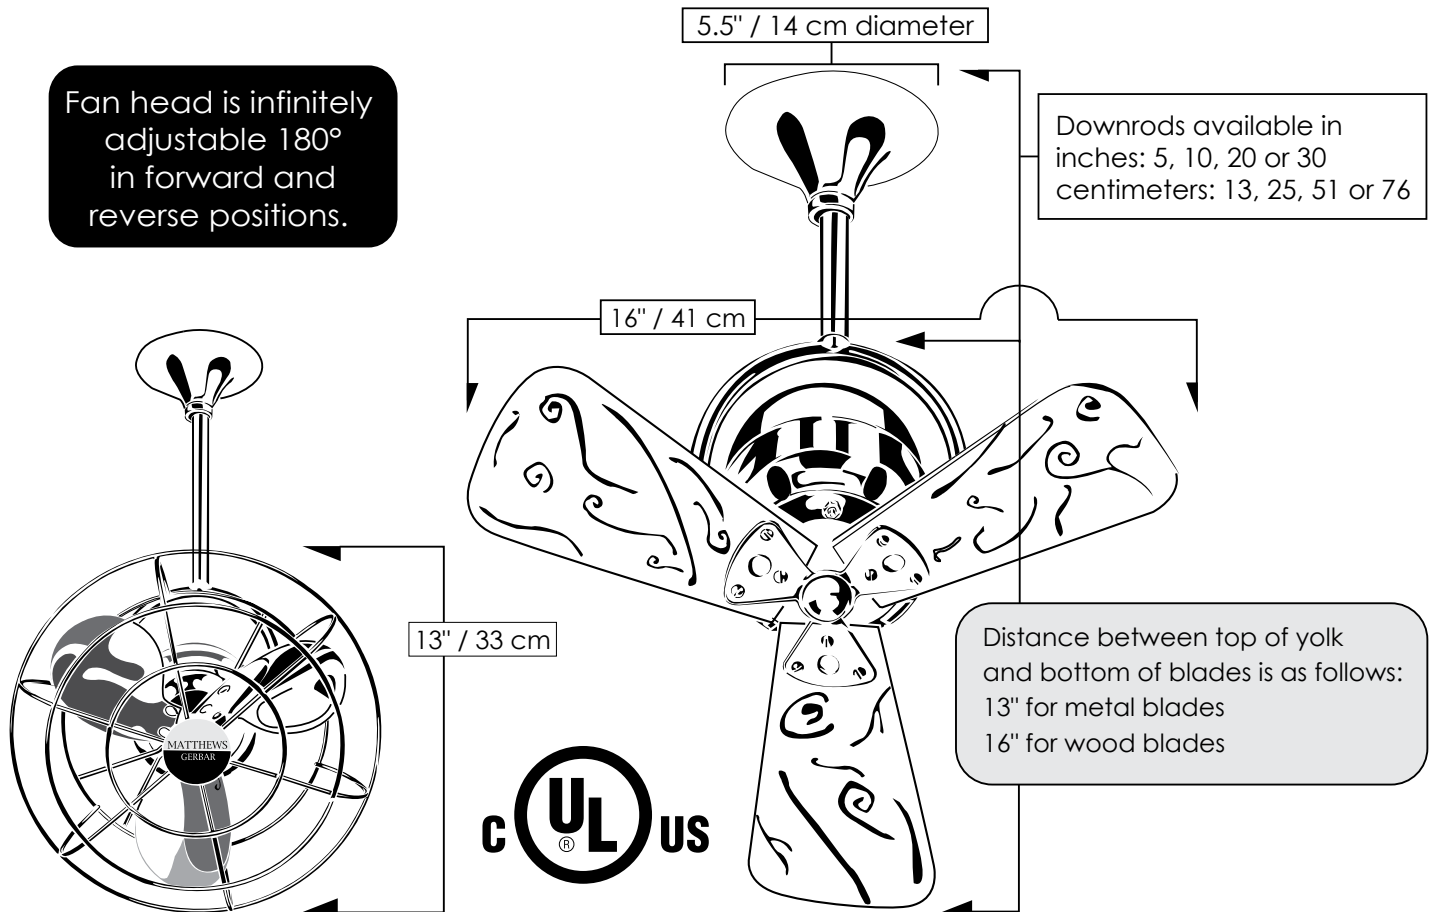

## STANDARD EQUIPMENT

One downrod of 10 inches / 25 cm	
Flat ceiling canopy (Not compatible with vaulted ceiling canopy)	
Decora-style, 3-speed wall control in white	

shown in Polished Copper with wood blades

## TECHNICAL SPECIFICATIONS

Fan head is infinitely adjustable 180° in forward and reverse positions.