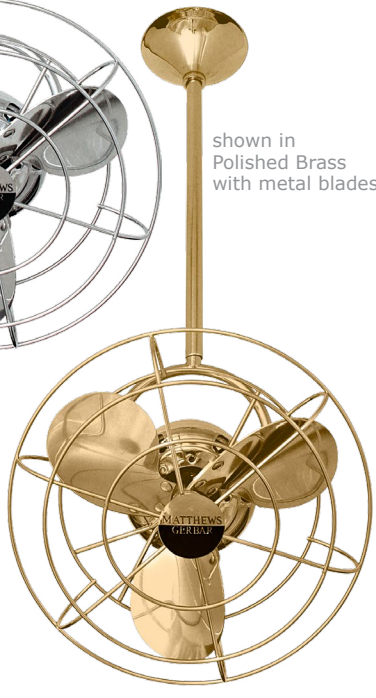

Spinning Bianca Direcionals in  
Polished Chrome with wood blades shown

# Bianca Direcional

*Designed in 2000*

Unique and versatile, the fan head of the Bianca Direcional ceiling fan can be infinitely positioned in a 180-degree arc, forward and reverse, to provide maximum, directional airflow. The Bianca can be hung in small, awkward spaces or in front of HVAC ducts to make more efficient the heating, ventilation or air conditioning of any room. Constructed of cast aluminum, heavy spun and stamped steel, the Bianca Direcional carries a limited lifetime warranty.

## STANDARD EQUIPMENT

One downrod of 10 inches / 25 cm	
Flat ceiling canopy (Not compatible with vaulted ceiling canopy)	
Decora-style, 3-speed wall control in white	

shown in Polished Copper with wood blades

shown in Brushed Nickel with metal blades

shown in Polished Chrome with metal blades

shown in Polished Brass with metal blades

shown in Black with wood blades

shown in Textured Bronze with wood blades

shown in Gloss White with metal blades