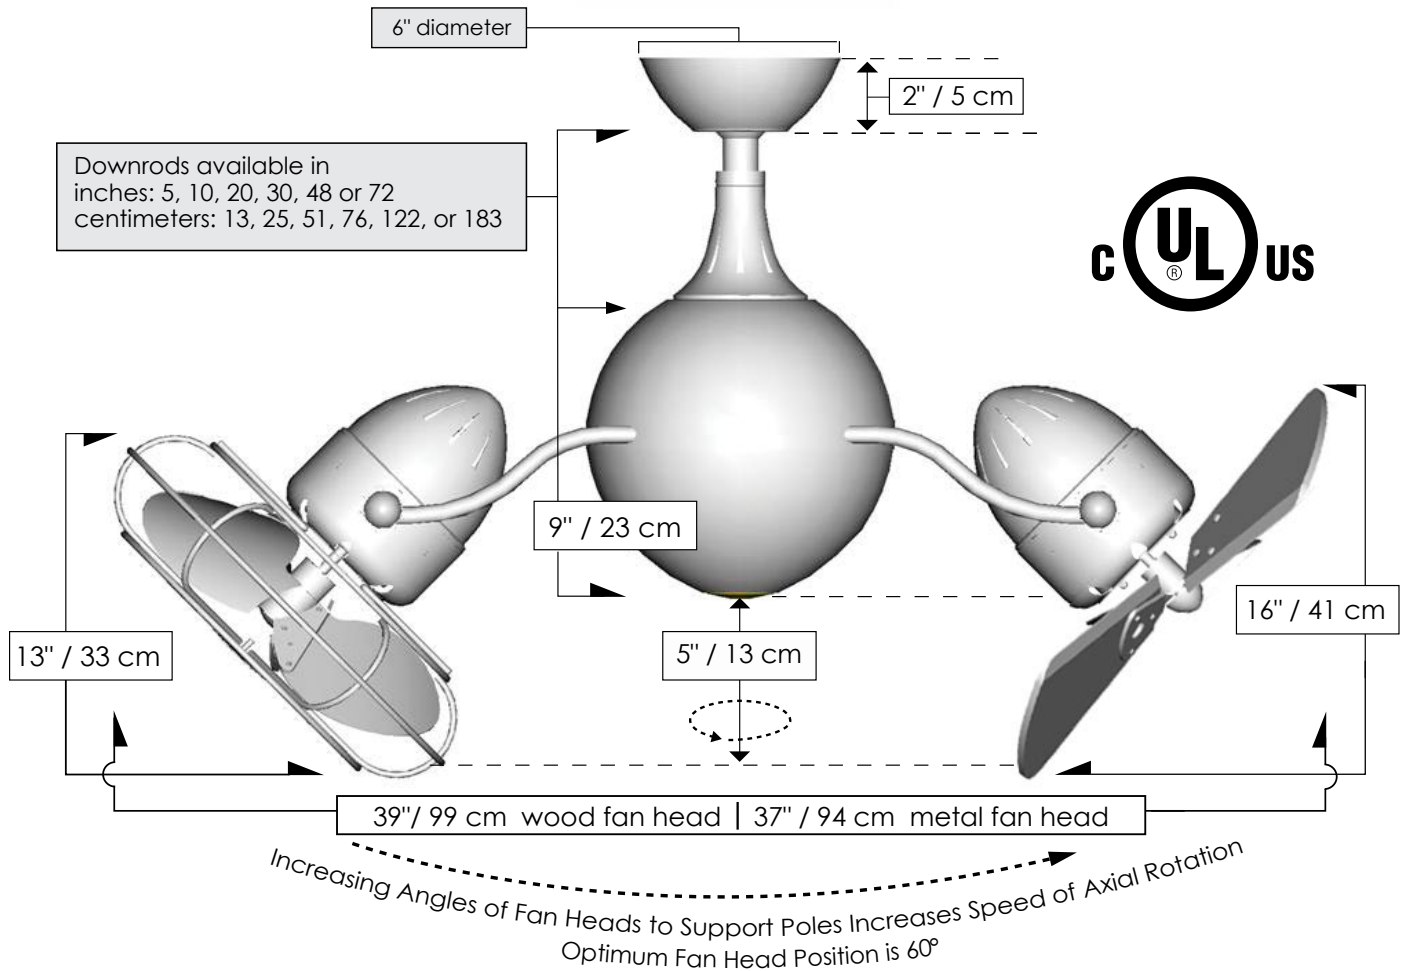

## NEW JAN 21, 2020 DOE MOTOR EFFICIENCY DATA

| Fan Head Options   | Solid Wood        | Metal with Guard               |
|--------------------|-------------------|--------------------------------|
| Fan Diameter       | 39 inches / 99 cm | 37 inches / 94 cm              |
| Fan Blade Diameter | 16 inches / 41 cm | 13 inches / 33 cm              |
| Guard Options      | No Cage Option    | Safety Cage or Decorative Cage |
| RPM (Low / High)   | 721 / 1199        | 1040 / 1445                    |
| CFM (Low / High)   | 2750 / 4058       | 1825 / 3167                    |
| Watts (High)       | 101.25            | 80.50                          |
| CFM/Watt (High)    | 40.80             | 39.34                          |
| Blade Pitch        | 19°               | 31°                            |

## STANDARD EQUIPMENT

One downrod of 10 inches / 25 cm

Vaulted ceiling canopy for up to 29°

Black 3-speed RF remote control with reverse

## ACCESSORY

Decora-style, 3-speed, non-dimmable wall control

| CEILING PITCH TABLE |               |
|---------------------|---------------|
| 0/12                | 0 degrees     |
| 1/12                | 4.76 degrees  |
| 2/12                | 9.46 degrees  |
| 3/12                | 14.04 degrees |
| 4/12                | 18.43 degrees |
| 5/12                | 22.62 degrees |
| 6/12                | 26.57 degrees |
| 7/12                | 30.26 degrees |
| 8/12                | 33.69 degrees |
| 9/12                | 36.87 degrees |
| 10/12               | 39.81 degrees |
| 11/12               | 42.51 degrees |