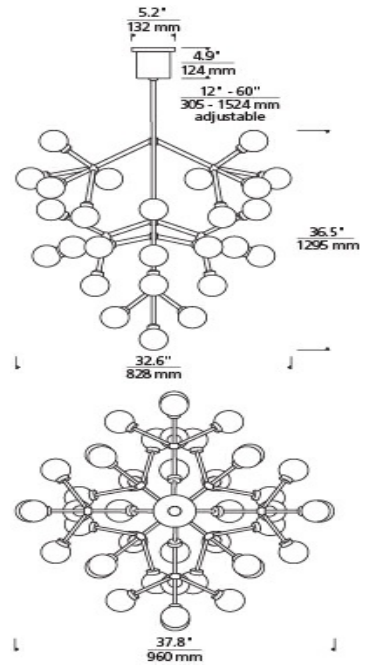

White/Matte Black

LAMPING

Includes (45) 2.6 watt (75.1 total watts) 1816.1 delivered lumen 2700K LED modules. Fixture provided with 60 inches of variable rigid stems (includes one 12 inch & two 24 inch stems) in coordinating finish. Dimmable with most LED compatible ELV dimmers. Can be installed on a sloped ceiling up to 35°.

White/Aged Brass White/Satin Nickel White/Matte Black

ORDERING INFORMATION

700MRAG	COLOR	FINISH	LAMP
	W WHITE	R AGED BRASS B MATTE BLACK S SATIN NICKEL	-LED927 LED 90 CRI 2700K 120V

700MRAG _____

JOB NAME _____

NOTES _____

MARA GRANDE CHANDELIER

SPECIFICATIONS

HARDWARE MATERIAL	Metal
SHADE MATERIAL	Glass
NET WEIGHT	16 lbs
HEIGHT	36.5in
WIDTH	32.6in
LENGTH	37.8in
UP LIGHT / DOWN LIGHT / BOTH?	
WET LISTED	
DAMP LISTED	Yes
DRY LISTED	
MIN. HANGING HEIGHT	53.4in
MAX HANGING HEIGHT	101.4in
TOTAL CORD LENGTH	
TOTAL STEM LENGTH	Up to 60in
STEM QTY	3
SLOPED CEILING ADAPTABLE?	Yes 35° Max
GENERAL LISTING	ETL Listed
INCLUDES	