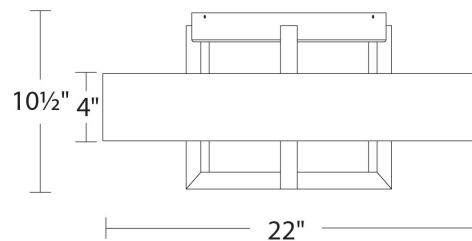

FINISHES

Aged Brass
Brushed Nickel

LINE DRAWING

FM-96922

Fixture Type: _____

Catalog Number: _____

Project: _____

Location: _____