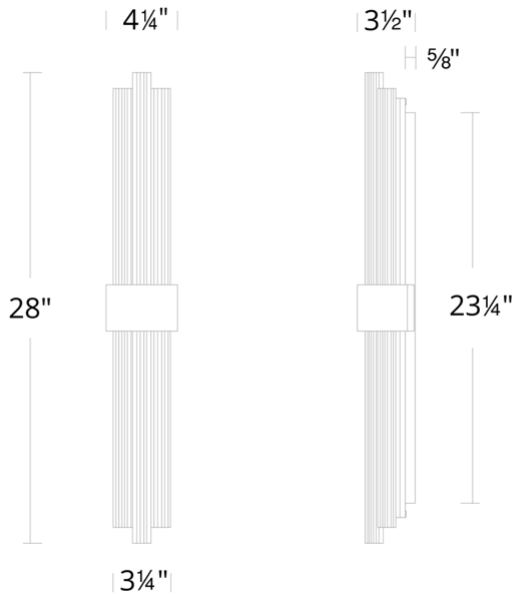

REPLACEMENT PARTS

- RPL-GLA-30118-01 - Fluted Glass (Long)
- RPL-GLA-30118-02 - Fluted Glass (Short)

WS-30118

Model & Size	Color Temp	Finish	LED Watts	LED Lumens	Delivered Lumens
WS-30118 18"	3000K	AB Aged Brass	16.2W	1385	876

REPLACEMENT PARTS

- RPL-GLA-30128-01 - Fluted Glass (Long)
- RPL-GLA-30128-02 - Fluted Glass (Short)

WS-30128

Model & Size	Color Temp	Finish	LED Watts	LED Lumens	Delivered Lumens
WS-30128 28"	3000K	AB Aged Brass	21.4W	1848	1345