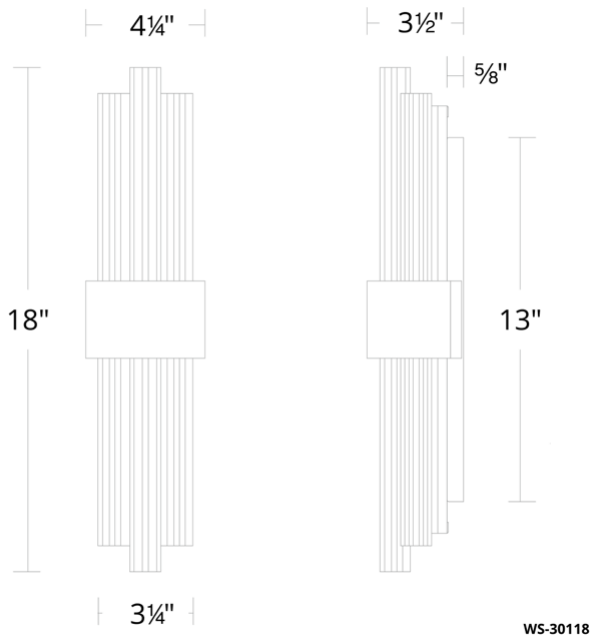

FEATURES

- ACLED driverless technology
- Extruded fluted glass
- Inner plate creates a mirrored effect
- Conversion plate included to accommodate 4" junction box

SPECIFICATIONS

Rated Life	54000 Hours
Standards	ETL, cETL, Damp Location Listed, Title 24 JA8: 2019 Compliant
Input	120 VAC, 50/60Hz
Dimming	ELV: 100-10%, TRIAC: 100-5%
Mounting	Can be mounted on wall in all orientations
Color Temp	3000K
CRI	90
Construction	Extruded aluminum body with glass shade and PC diffuser

REPLACEMENT PARTS

- RPL-GLA-30118-01 - Fluted Glass (Long)
- RPL-GLA-30118-02 - Fluted Glass (Short)

WS-30118

Model & Size	Color Temp	Finish	LED Watts	LED Lumens	Delivered Lumens
WS-30118 18"	3000K	AB Aged Brass	16.2W	1385	876

REPLACEMENT PARTS

- RPL-GLA-30128-01 - Fluted Glass (Long)
- RPL-GLA-30128-02 - Fluted Glass (Short)

WS-30128

Model & Size	Color Temp	Finish	LED Watts	LED Lumens	Delivered Lumens
WS-30128 28"	3000K	AB Aged Brass	21.4W	1848	1345