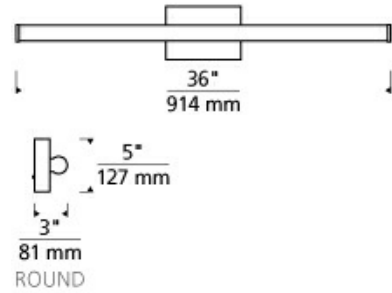

## ORDERING INFORMATION

700BCLUF	SHAPE OR SIZE	LENGTH (A)	FINISH	LAMP
	R ROUND	36 36"	C CHROME S SATIN NICKEL	-LED927 INTEGRATED LED 90 CRI 2700K 120V -LED927-277 INTEGRATED LED 90 CRI 2700K 277V -LED930 INTEGRATED LED 90 CRI 3000K 120V -LED930-277 INTEGRATED LED 90 CRI 3000K 277V

## SPECIFICATIONS

HARDWARE MATERIAL	Metal
SHADE MATERIAL	Acrylic
NET WEIGHT	2.5 lbs
HEIGHT	5in
WIDTH	3.2in
LENGTH	36in
WET LISTED	
DAMP LISTED	Yes
DRY LISTED	
GENERAL LISTING	ETL Listed
INCLUDES	