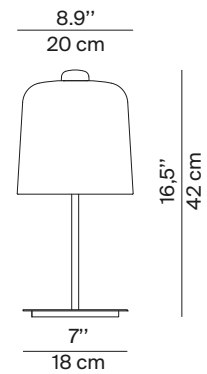

*Available for delivery in North America from November 2022