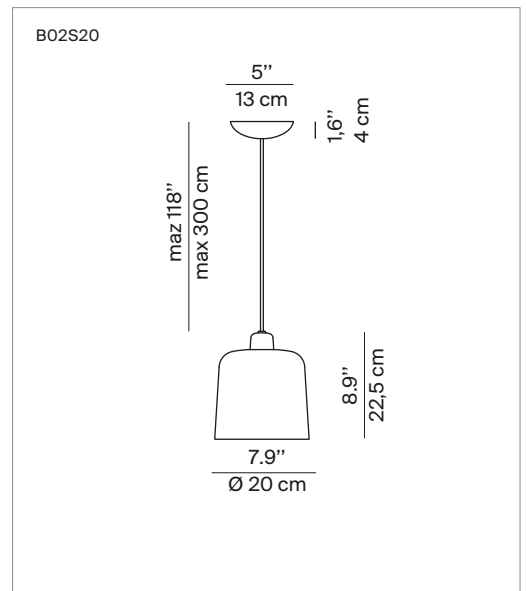

Type: Suspension

Light source: **B02S20 - B02S40** Max 25W E26 T10 or max 18W E26 SBLED 120V~60Hz

Product use: Indoor

Materials: Steel structure, PLA diffuser

Colors: Matt white, matt black, matt dove gray, matt brick red

Description: The special feature of this project lies in its close attention to sustainability. Luceplan has always been committed in its efforts to reduce the environmental impact not only of its production but also in the distribution of products. Zile is, in all respects, an eco-friendly light. The diffuser is made of a biodurable polymer with 80% of renewable sources.

Marking:

Reference code: Complete lamp with diffuser Ø 7.9"

B02S20	1B020S200501	matt black
	1B020S200502	matt white
	1B020S200513	matt brick red
	1B020S200539	matt dove gray

Complete lamp with diffuser Ø 15.7"

B02S40	1B020S400501	matt black
	1B020S400502	matt white
	1B020S400513	matt brick red
	1B020S400539	matt dove gray

Off-center accessory

B02/1	1B020/100000	metal

*Available for delivery in North America from November 2022