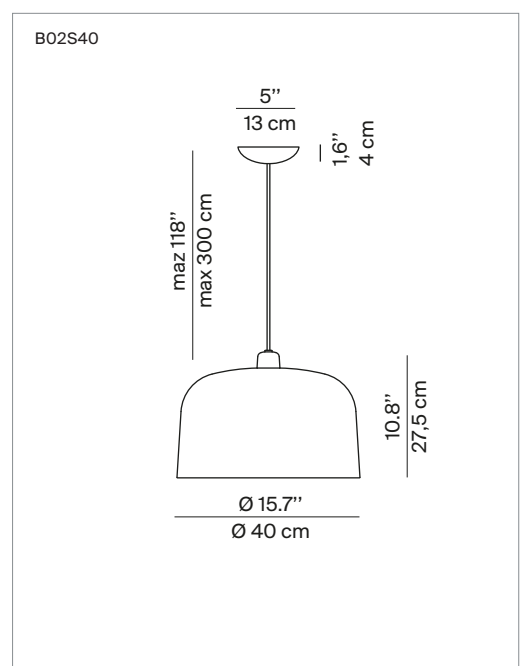

Type: Suspension

Light source: **B02S20 - B02S40** Max 25W E26 T10 or max 18W E26 SBLED 120V~60Hz

Product use: Indoor

Materials: Steel structure, PLA diffuser

Colors: Matt white, matt black, matt dove gray, matt brick red

Description: The special feature of this project lies in its close attention to sustainability. Luceplan has always been committed in its efforts to reduce the environmental impact not only of its production but also in the distribution of products. Zile is, in all respects, an eco-friendly light. The diffuser is made of a biodurable polymer with 80% of renewable sources.

Marking:

Reference code: Complete lamp with diffuser Ø 7.9"

B02S20	1B020S200501	matt black
	1B020S200502	matt white
	1B020S200513	matt brick red
	1B020S200539	matt dove gray

Complete lamp with diffuser Ø 15.7"

B02S40	1B020S400501	matt black
	1B020S400502	matt white
	1B020S400513	matt brick red
	1B020S400539	matt dove gray

Off-center accessory

B02/1	1B020/100000	metal

*Available for delivery in North America from November 2022