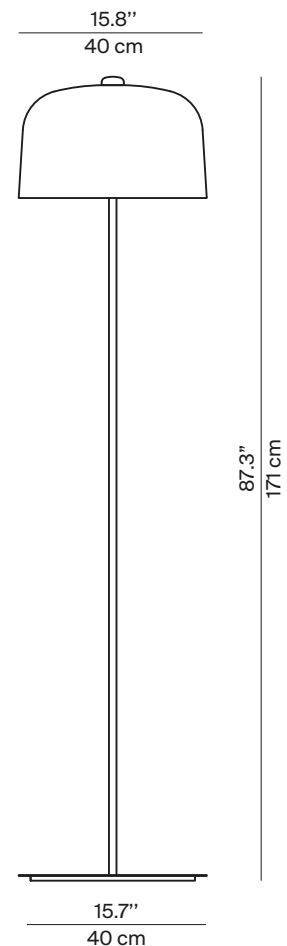

B02T40D + B02/2

*Available for delivery in North America from November 2022