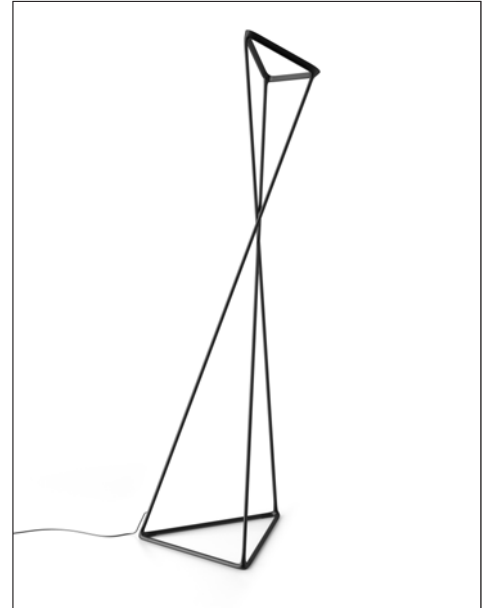

TANGO

design Francisco Gomez Paz

**LUCE
PLAN**

- Type: Floor
- Light source : LED 25W Mid Power 3120lm @ 3000K CRI 80 sensor dimmer
- Product use: Indoor
- Materials: Structure in aluminium
Joints in elastomer
- Colors: Black
- Description: An innovative floor lamp for indirect lighting, giving the fixture a dynamic posture of variable geometry, which through a simple gesture makes it possibly to gently adjust the direction of the beam.
- Certifications: 
- Reference code: Structure
1D770TD00501 black

The LED lamps cannot be changed in the luminaire