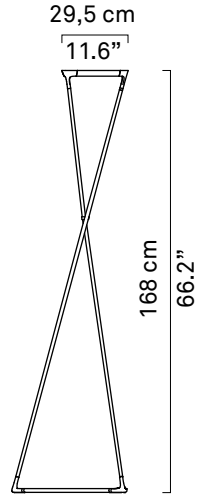

# TANGO

design Francisco Gomez Paz

**LUCE  
PLAN**

D77

## USA - Canada - Mexico

D77t

kg 3 kg

lb 6.6 lb

1