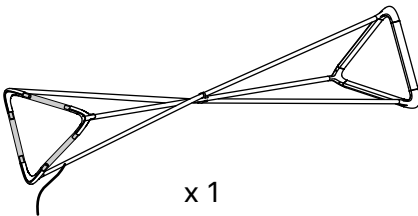

# TANGO

design Francisco Gomez Paz

**LUCE  
PLAN**

D77

## USA - Canada - Mexico

D77t

kg 3 kg

lb 6.6 lb

1