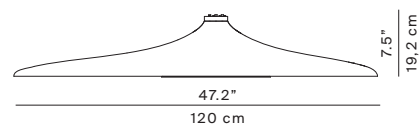

SOLEIL NOIR

Design Studio Odile Decq

**LUCE
PLAN**

Type:	Suspension
Light source:	LED 35W 3000K 1728 lm dimmable 0-10V 120/277V~
Product use:	Indoor
Materials:	molded polyurethane foam
Colors:	white or black optic disc black
Description:	Soleil Noir is a lamp that interprets the theme of the chandelier through a technological, futuristic vision. It comes with an avant-garde optical system to guarantee the uniform spread of light on the diffuser.

Marking:

Reference code:	Structure		
	D89p	1D890P000535	black
		1D890P000502	white

D89p

weight 13.45 lb