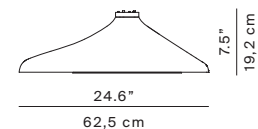

SOLEIL NOIR

Design Studio Odile Decq

**LUCE
PLAN**

Type:	Suspension
Light source:	LED 35W 3000K 1728 lm dimmable 0-10V 120/277V~
Product use:	Indoor
Materials:	molded polyurethane foam
Colors:	white or black optic disc black
Description:	Soleil Noir is a lamp that interprets the theme of the chandelier through a technological, futuristic vision. It comes with an avant-garde optical system to guarantee the uniform spread of light on the diffuser.

Marking:

Reference code:	Structure		
	D89p	1D890P000535	black
		1D890P000502	white

D89p

weight 13.45 lb