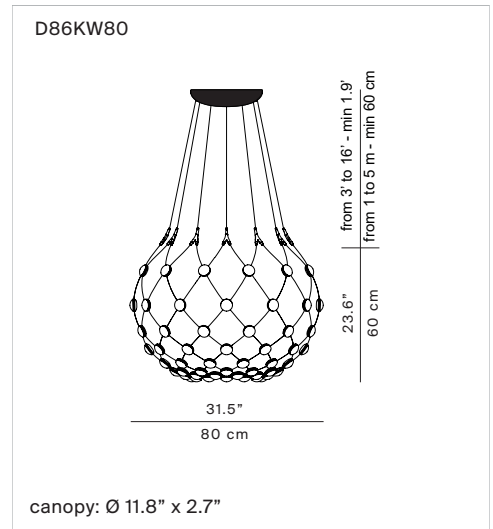

# MESH Wireless 2.4 GHz

Design Francisco Gomez Paz, 2018

- Type: Suspension
- Light source: **D86KW080** LED 50W 2700K CRI 90  
**D86KW100** LED 61W 2700K CRI 90
- Minimum App requirement:
- Network requirement: WiFi 2,4 GHz
- Product use: Indoor
- Materials: Structure in steel, lenses in polycarbonate
- Colors: Black
- Description: Thanks to a wireless kit available for the Mesh suspensions large (Ø 100) and medium (Ø 80), users can interact with the lamp by means of a smart device. Luceplan has developed a special app (for iOS and Android) that makes it possible to control single or multiple units, individually or as a group.

Marking:

- Reference code: Structure
- Mesh complete, kit wireless included, Ø 31.5"**
- |          |              |                  |
|----------|--------------|------------------|
| D86KW081 | 1D86KW081501 | cable length 3'  |
| D86KW083 | 1D86KW083501 | cable length 10' |
| D86KW085 | 1D86KW085501 | cable length 16' |
- Mesh complete, kit wireless included, Ø 39.4"**
- |          |              |                  |
|----------|--------------|------------------|
| D86KW101 | 1D86KW101501 | cable length 3'  |
| D86KW103 | 1D86KW103501 | cable length 10' |
| D86KW105 | 1D86KW105501 | cable length 16' |