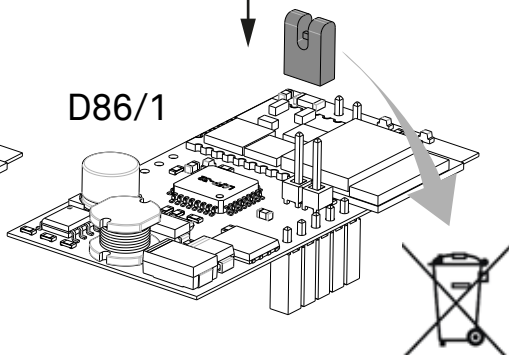

MESH

design Francisco Gomez Paz

**LUCE
PLAN**

D86/1

LUCEPLAN

—
Google Play
APP Store

APP  : www.luceplanusa.com/products/mesh-wireless

D86/W1
D86/W5