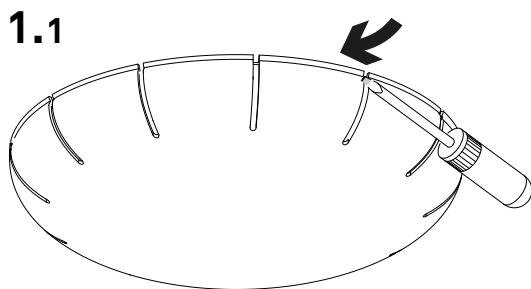

MESH

design Francisco Gomez Paz

**LUCE
PLAN**

D86/1

LUCEPLAN

—
Google Play
APP Store

APP  : www.luceplanusa.com/products/mesh-wireless

D86/W1
D86/W5