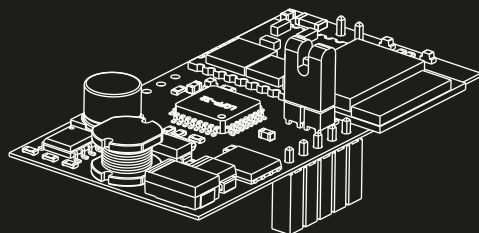

MESH

design Francisco Gomez Paz

**LUCE
PLAN**

D86/1

LUCEPLAN

—
Google Play
APP Store

APP  : www.luceplanusa.com/products/mesh-wireless

D86/W1
D86/W5