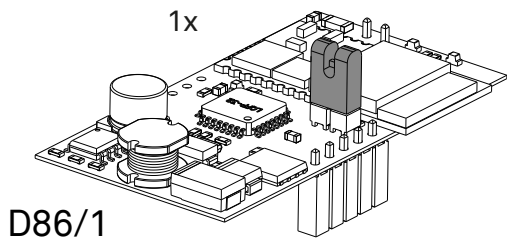

MESH

design Francisco Gomez Paz

**LUCE
PLAN**

D86/1

LUCEPLAN

—
Google Play
APP Store

APP  : www.luceplanusa.com/products/mesh-wireless

D86/W1
D86/W5