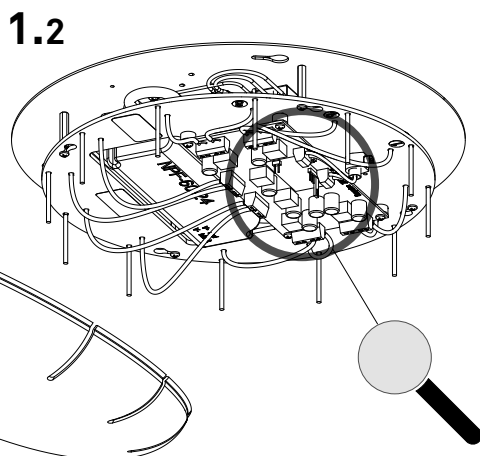

MESH

design Francisco Gomez Paz

**LUCE
PLAN**

D86/1

LUCEPLAN

—
Google Play
APP Store

APP  : www.luceplanusa.com/products/mesh-wireless

D86/W1
D86/W5