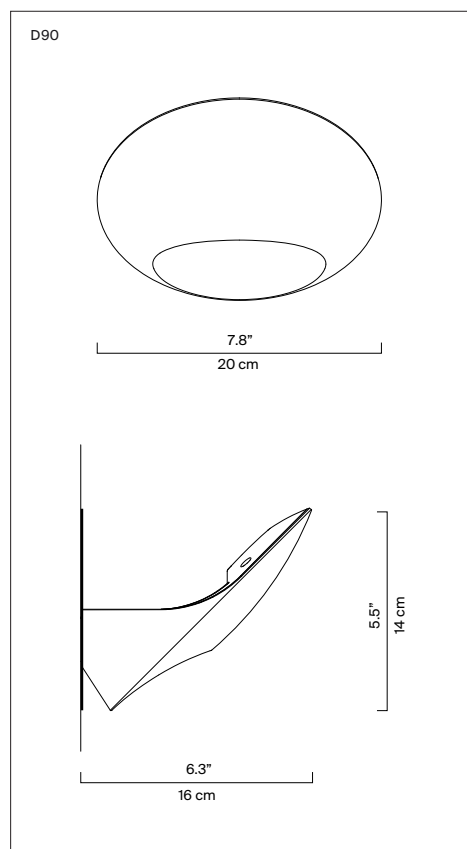

GARBÍ

design David Dolcini

**LUCE
PLAN**

Type: Wall
Light source: LED 30W ⁽¹⁾ 2700K main power CRI 90
2020 lm (delivered)
dimmable with TRAC dimmer
wall control
120V~ 60Hz

Product use: Indoor

Materials: Die-cast and deep-drawn aluminium

Colors: Metal / White
Textured white

Description: Garbí is a wall lamp, a single solid volume made of soft, regular surfaces that meet to create precise edges. The indirect light from the LED source combined with that of the space enhance its solid image, gently shaped surfaces and angles, for a striking graphic effect.

Marking: 

Reference code: **D90**
1D900AW00502 Textured white
1D900AW00518 Chrome / White

⁽¹⁾The LED module cannot be replaced