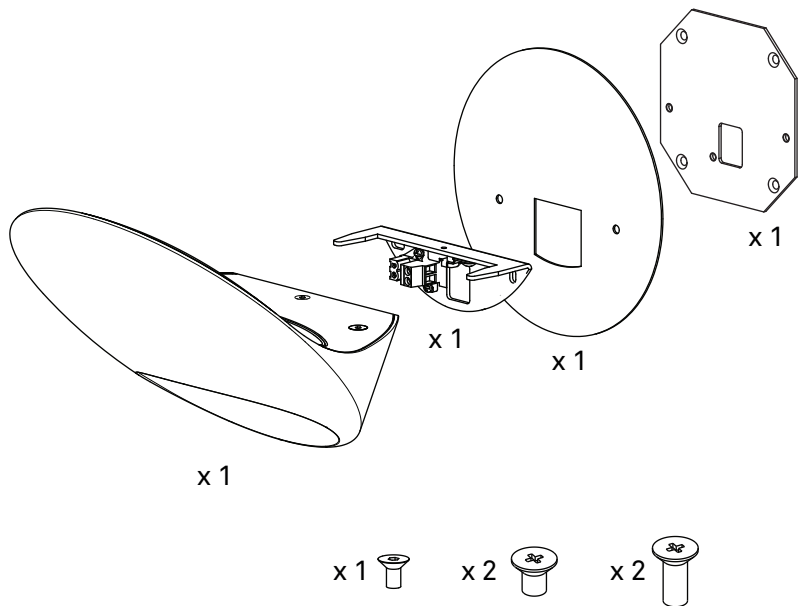

GARBÍ

design David Dolcini

**LUCE
PLAN**

D90

D90

* Wall mounted TRIAC dimmers - see datasheet

D90

14 cm
5.5"

16 cm
6.3"

20 cm
7.8"

kg 1,0 kg

lb 2.2lb

1

2

3

4