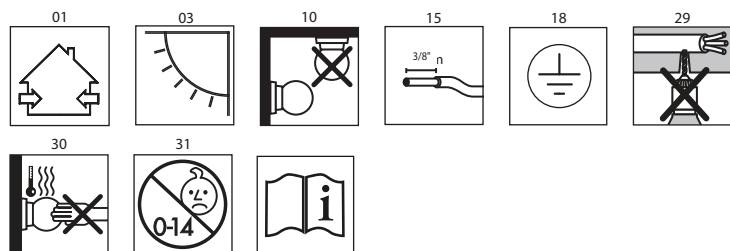

GARBÍ

design David Dolcini

**LUCE
PLAN**

D90

D90

* Wall mounted TRIAC dimmers - see datasheet

D90

14 cm
5.5"

16 cm
6.3"

20 cm
7.8"

kg 1,0 kg

lb 2.2lb

1

2

3

4