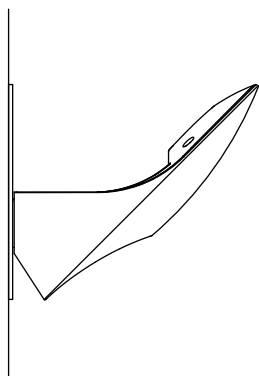

GARBÍ

design David Dolcini

**LUCE
PLAN**

D90

D90

* Wall mounted TRIAC dimmers - see datasheet

D90

14 cm
5.5"

16 cm
6.3"

20 cm
7.8"

kg 1,0 kg

lb 2.2lb

1

2

3

4