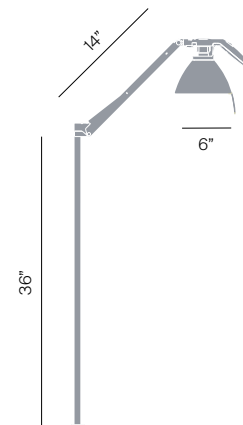

D33N/1
base