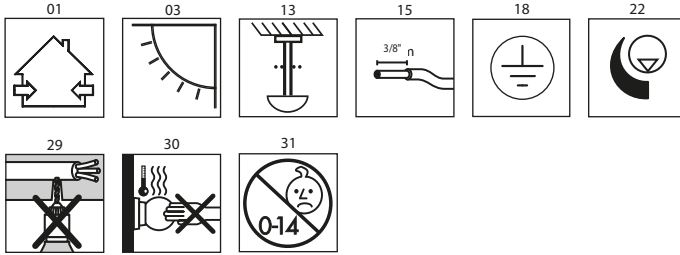

DOI

design Meneghello - Paoletti

**LUCE
PLAN**

A05

a

A05S1W - A05S1 - A05S2W - A05S2
A05/1T

The product must be separated from other waste and sent to an authorized center for the treatment and recycling of electrical and electronic equipment.