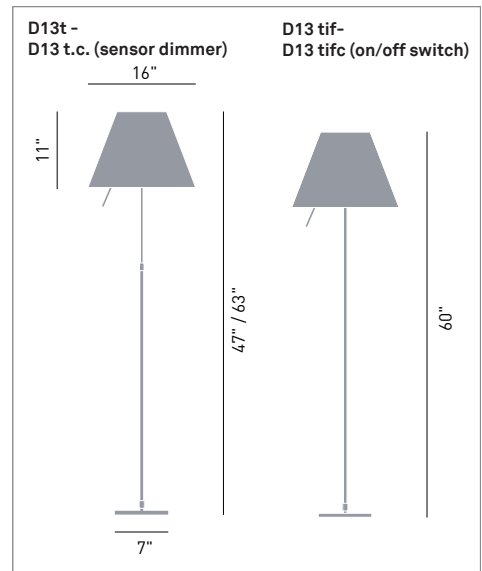

COSTANZA

design Paolo Rizzato

**LUCE
PLAN**

Type: Floor

Light source: D13 t - D13 tc
100W A-19 soft white med.base
D13 tif - D13 tific
150W A-21 soft white med. base

Product use: Indoor

Materials: Aluminium stem, interchangeable polycarbonate silkscreened shade

Colors: Structure in alu, metal gun (only for complete version)
Shade in blue, ivory, pistachio, orange, red, black, white

Description: Ethereal and uncluttered, this lamp fits naturally into any setting. Costanza is an archetypal example of modern, colourful elegance. The polycarbonate diffuser rests on the aluminium structure at two points alone.

Certifications: (only for D13 tif - D13 tific)

Awards: Lampe d'Argent SIL/Paris, 1988

Reference code: Complete Version
D13 tc
1D13NT00C520 alu body/white shade

D13 tific
1D13NT01C520 alu body/white shade

Structure

D13 t.	1D13NT000520	alu
D13 tif	1D13NT01F520	alu
	1D13NT01F503	off white
D13 t.i.	1D13NT000520	brass

Shade

D13/1	1D13N0100502	white

Mezzo Tono collection

D13/1/2	1D13N0100537	comfort green
	1D13N0100524	edgy pink
	1D13N0100534	mistic white
	1D13N0100538	soft skin
	1D13N0100539	shaded stone

Radieuse collection

D13/1/2	1D13N0100508	primay red
	1D13N0100501	liquorice black
	1D13N0100536	petroleum blue
	1D13N0100506	smart yellow
	1D13N0100505	concrete grey