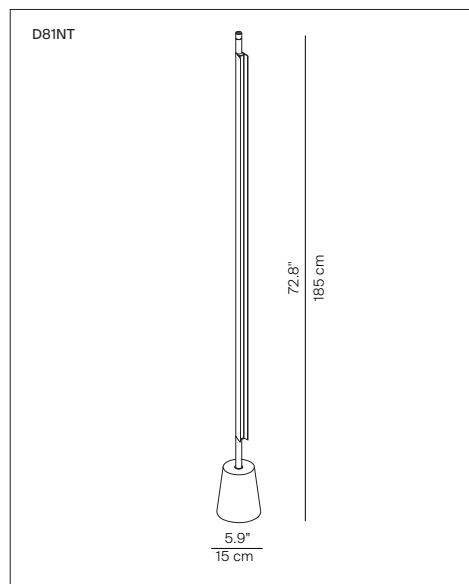

Colors: Black, brass, aluminium

Description: Compendium stands out for the evocative graphic-sculptural impact of its slim silhouette.

Marking: 

Reference code : Structure at 3000K

D81NT	1D81NT000030	brass
	1D81NT000020	alu
	1D81NT000001	black

Structure at 2700K

D81NTW	1D81NTW00030	brass
	1D81NTW00020	alu
	1D81NTW00001	black

Base

D81/1N	1D81N/100501	black
--------	--------------	-------

(*) The LED lamps cannot be changed in the luminaire.
Power consumption by device