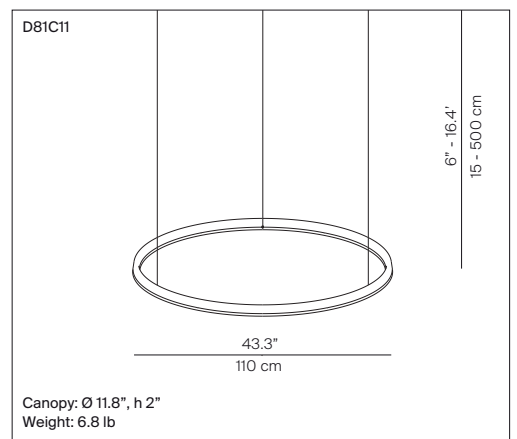

Certification:

Reference code: Structure

D81C07 1D810C070520 alu
(28.3") 1D810C070501 black
1D810C070530 brass

D81C11 1D810C110520 alu
(43.3") 1D810C110501 black
1D810C110530 brass

D81C20 1D810C200520 alu
(78.7") 1D810C200501 black
1D810C200530 brass