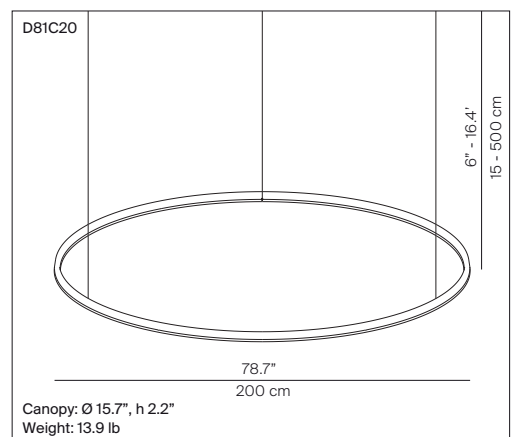

Canopy for single fixture installation

for D81C07 **D81/4** 1D810/400500 60W driver dimmable 0-10V
for D81C11 **D81/5** 1D810/500500 90W driver dimmable 0-10V
for D81C20 **D81/6** 1D810/600500 120W driver dimmable 0-10V

Canopy for multiple configurations

A: D81/15 1D810/150500 4 x 90W multi driver canopy
B: D81/14 1D810/140500 3 x 90W multi driver canopy
C: D81/13 1D810/130500 2 x 90W multi driver canopy

Multi Driver Canopy Matrix (number of fixtures per canopy)

Fixtures	Canopies											
	A	A	A	A	A	B	B	B	B	C	C	C
D81C07	1	2	1			3	2	1		2	1	
D81C11			1	1	2	1	2	3		1	2	
D81C20	1	1	1	1	1