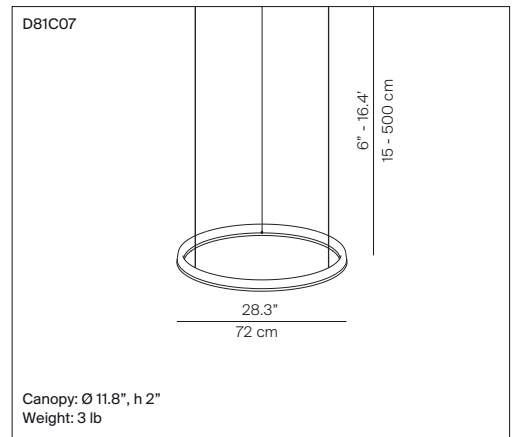

COMPENDIUM CIRCLE

design Daniel Rybakken, 2017

Type: Suspension

Lamps:

- D81C07: LED 54W* 3000K CRI 90
black: 1.788 lm
brass: 2.113 lm
alu: 2.247 lm
- D81C11: LED 75W* 3000K CRI 90
black: 2.504 lm
brass: 2.958 lm
alu: 3.146 lm
- D81C20: LED 110W* 3000K CRI 90
black: 4.292 lm
brass: 5.071 lm
alu: 5.392 lm

Certification:

Reference code: Structure

D81C07 1D810C070520 alu
(28.3") 1D810C070501 black
1D810C070530 brass

D81C11 1D810C110520 alu
(43.3") 1D810C110501 black
1D810C110530 brass

D81C20 1D810C200520 alu
(78.7") 1D810C200501 black
1D810C200530 brass