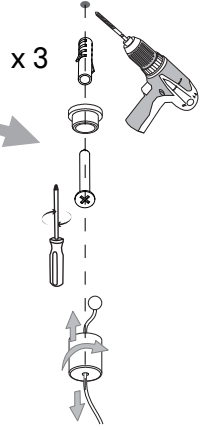

purple
+ dim
violet
púrpura

ON/OFF →

D81C07 Ø65 cm L=56 cm
 D81C11 Ø103 cm L=89 cm
 D81C20 Ø193 cm L=167 cm

D810I0207
 D810I0208

D81C07+D81/4
D81C11+D81/5

D81C20+D81/6

1.

2.