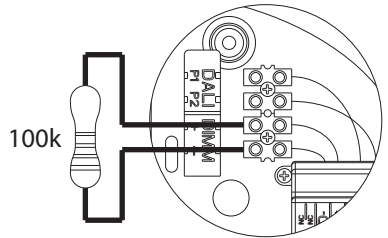

kg 1,3kg **lb** 2,86 lb

D81C20

kg 6,3kg **lb** 13,9 lb

D81/6

kg 1,32kg **lb** 2,91 lb

D81C07
D81C11
D81C20

x 3

x 3

x 3

x 9

D81/4
D81/5
D81/6

1x

D81/4
D81/5
D81/6

ACTIVE MODE

+ DIM 1-10V →

white
- dim
blanc
blanco

purple
+ dim
violet
púrpura

ON/OFF →

D81C07 Ø65 cm L=56 cm
 D81C11 Ø103 cm L=89 cm
 D81C20 Ø193 cm L=167 cm

D810I0207
 D810I0208

D81C07+D81/4
D81C11+D81/5

D81C20+D81/6

1.

2.