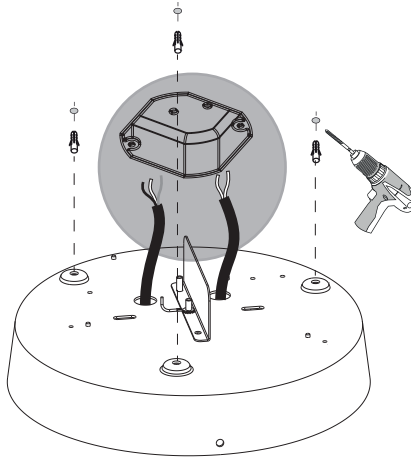

purple
+ dim
violet
púrpura

ON/OFF →

D81C07 Ø65 cm L=56 cm
 D81C11 Ø103 cm L=89 cm
 D81C20 Ø193 cm L=167 cm

D810I0207
 D810I0208

D81C07+D81/4
D81C11+D81/5

D81C20+D81/6

1.

2.