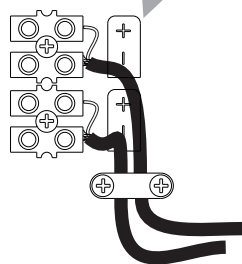

purple
+ dim
violet
púrpura

ON/OFF →

D81C07 Ø65 cm L=56 cm
 D81C11 Ø103 cm L=89 cm
 D81C20 Ø193 cm L=167 cm

D810I0207
 D810I0208

D81C07+D81/4
D81C11+D81/5

D81C20+D81/6

1.

2.