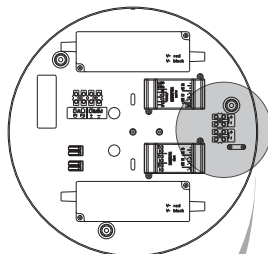

x 3

x 9

D81/4
D81/5
D81/6

1x

D81/4
D81/5
D81/6

ACTIVE MODE

+ DIM 1-10V →

white
- dim
blanc
blanco

purple
+ dim
violet
púrpura

ON/OFF →

D81C07 Ø65 cm L=56 cm
 D81C11 Ø103 cm L=89 cm
 D81C20 Ø193 cm L=167 cm

D810I0207
 D810I0208

D81C07+D81/4
D81C11+D81/5

D81C20+D81/6

1.

2.