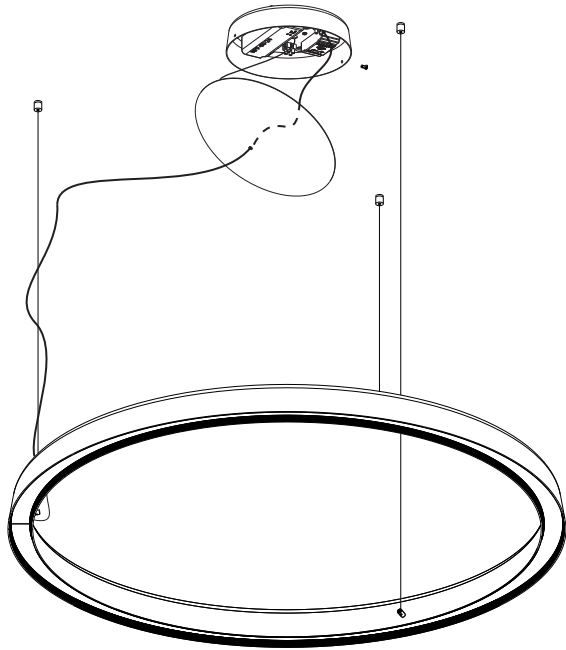

purple
+ dim
violet
púrpura

ON/OFF →

D81C07 Ø65 cm L=56 cm
 D81C11 Ø103 cm L=89 cm
 D81C20 Ø193 cm L=167 cm

D810I0207
 D810I0208

D81C07+D81/4
D81C11+D81/5

D81C20+D81/6

1.

2.