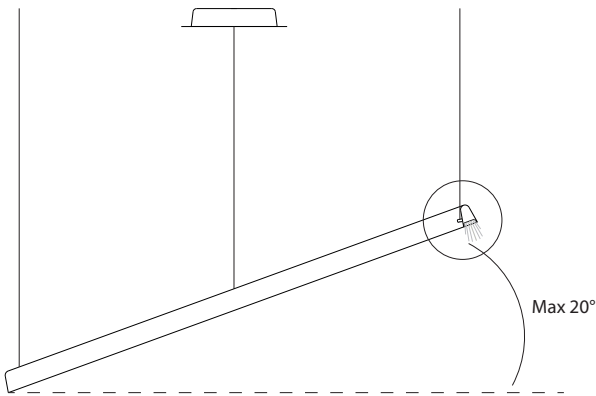

purple
+ dim
violet
púrpura

ON/OFF →

D81C07 Ø65 cm L=56 cm
 D81C11 Ø103 cm L=89 cm
 D81C20 Ø193 cm L=167 cm

D810I0207
 D810I0208

D81C07+D81/4
D81C11+D81/5

D81C20+D81/6

1.

2.