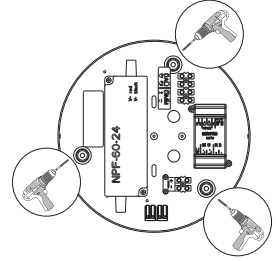

kg 1,3kg **lb** 2,86 lb

D81C20

kg 6,3kg **lb** 13,9 lb

D81/6

kg 1,32kg **lb** 2,91 lb

D81C07
D81C11
D81C20

x 3

x 3

x 3

x 9

D81/4
D81/5
D81/6

1x

D81/4
D81/5
D81/6

ACTIVE MODE

+ DIM 1-10V →

white
- dim
blanc
blanco

purple
+ dim
violet
púrpura

ON/OFF →

D81C07 Ø65 cm L=56 cm
 D81C11 Ø103 cm L=89 cm
 D81C20 Ø193 cm L=167 cm

D810I0207
 D810I0208

D81C07+D81/4
D81C11+D81/5

D81C20+D81/6

1.

2.