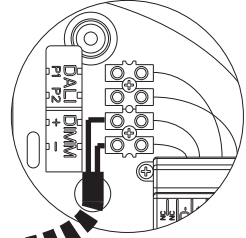

kg 1,3kg **lb** 2,86 lb

D81C20

kg 6,3kg **lb** 13,9 lb

D81/6

kg 1,32kg **lb** 2,91 lb

D81C07
D81C11
D81C20

x 3

x 3

x 3

x 9

D81/4
D81/5
D81/6

1x

D81/4
D81/5
D81/6

ACTIVE MODE

+ DIM 1-10V →

white
- dim
blanc
blanco

purple
+ dim
violet
púrpura

ON/OFF →

D81C07 Ø65 cm L=56 cm
 D81C11 Ø103 cm L=89 cm
 D81C20 Ø193 cm L=167 cm

D810I0207
 D810I0208

D81C07+D81/4
D81C11+D81/5

D81C20+D81/6

1.

2.