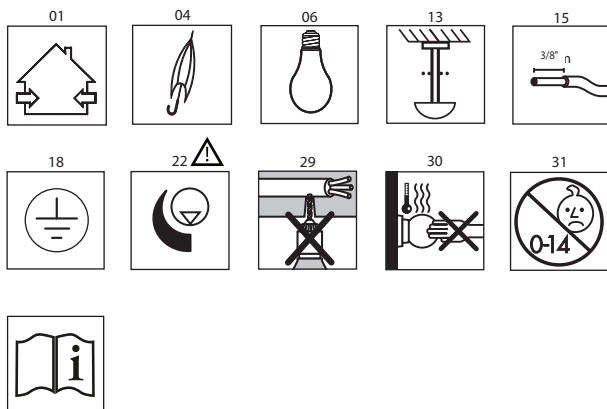

COMPENDIUM CIRCLE

design Daniel Rybakken

**LUCE
PLAN**

D81C

D81C07+D81/4

D81C11+D81/5

D81C20+D81/6

+ DIM 1-10V
-

kg 1,3kg **lb** 2,86 lb

D81C20

kg 6,3kg **lb** 13,9 lb

D81/6

kg 1,32kg **lb** 2,91 lb

D81C07
D81C11
D81C20

x 3

x 3

purple
+ dim
violet
púrpura

ON/OFF →

D81C07 Ø65 cm L=56 cm
 D81C11 Ø103 cm L=89 cm
 D81C20 Ø193 cm L=167 cm

D810I0207
 D810I0208

D81C07+D81/4
D81C11+D81/5

D81C20+D81/6

1.

2.