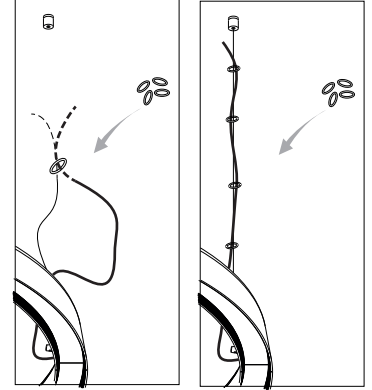

purple
+ dim
violet
púrpura

ON/OFF →

D81C07 Ø65 cm L=56 cm
 D81C11 Ø103 cm L=89 cm
 D81C20 Ø193 cm L=167 cm

D810I0207
 D810I0208

D81C07+D81/4
D81C11+D81/5

D81C20+D81/6

1.

2.