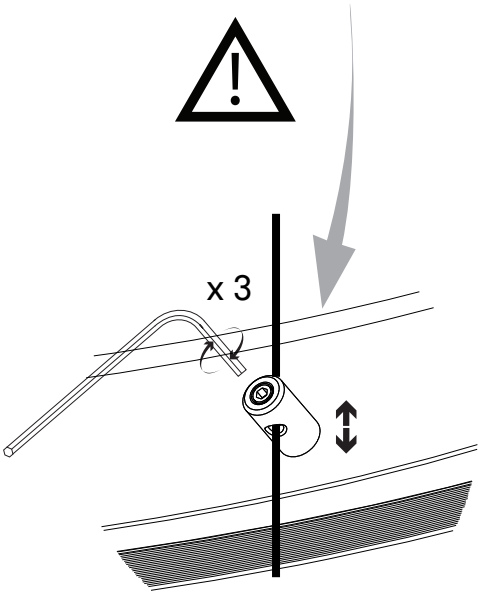

purple
+ dim
violet
púrpura

ON/OFF →

D81C07 Ø65 cm L=56 cm
 D81C11 Ø103 cm L=89 cm
 D81C20 Ø193 cm L=167 cm

D810I0207
 D810I0208

D81C07+D81/4
D81C11+D81/5

D81C20+D81/6

1.

2.