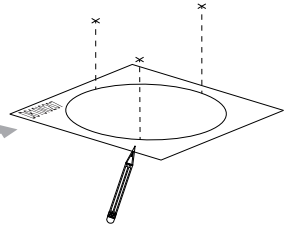

purple
+ dim
violet
púrpura

ON/OFF →

D81C07 Ø65 cm L=56 cm
 D81C11 Ø103 cm L=89 cm
 D81C20 Ø193 cm L=167 cm

D810I0207
 D810I0208

D81C07+D81/4
D81C11+D81/5

D81C20+D81/6

1.

2.