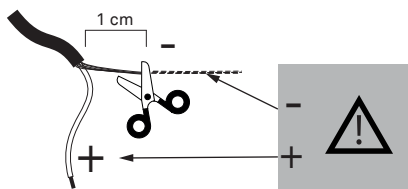

purple
+ dim
violet
púrpura

ON/OFF →

D81C07 Ø65 cm L=56 cm
 D81C11 Ø103 cm L=89 cm
 D81C20 Ø193 cm L=167 cm

D810I0207
 D810I0208

D81C07+D81/4
D81C11+D81/5

D81C20+D81/6

1.

2.