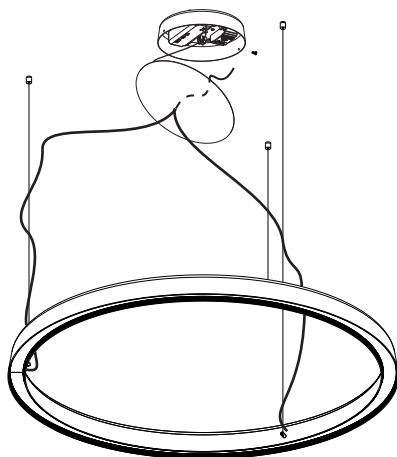

purple
+ dim
violet
púrpura

ON/OFF →

D81C07 Ø65 cm L=56 cm
 D81C11 Ø103 cm L=89 cm
 D81C20 Ø193 cm L=167 cm

D810I0207
 D810I0208

D81C07+D81/4
D81C11+D81/5

D81C20+D81/6

1.

2.