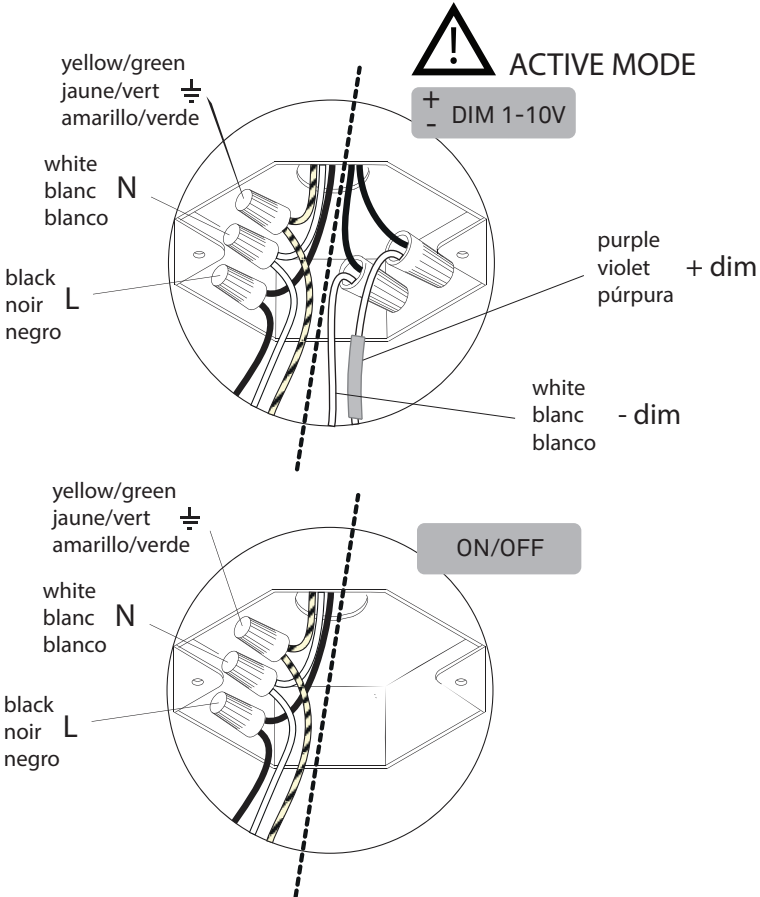

kg 1,3kg **lb** 2,86 lb

D81C20

kg 6,3kg **lb** 13,9 lb

D81/6

kg 1,32kg **lb** 2,91 lb

D81C07
D81C11
D81C20

x 3

x 3

x 3

x 9

D81/4
D81/5
D81/6

1x

D81/4
D81/5
D81/6

ACTIVE MODE

+ DIM 1-10V →

white
- dim
blanc
blanco

purple
+ dim
violet
púrpura

ON/OFF →

D81C07 Ø65 cm L=56 cm
 D81C11 Ø103 cm L=89 cm
 D81C20 Ø193 cm L=167 cm

D810I0207
 D810I0208

D81C07+D81/4
D81C11+D81/5

D81C20+D81/6

1.

2.