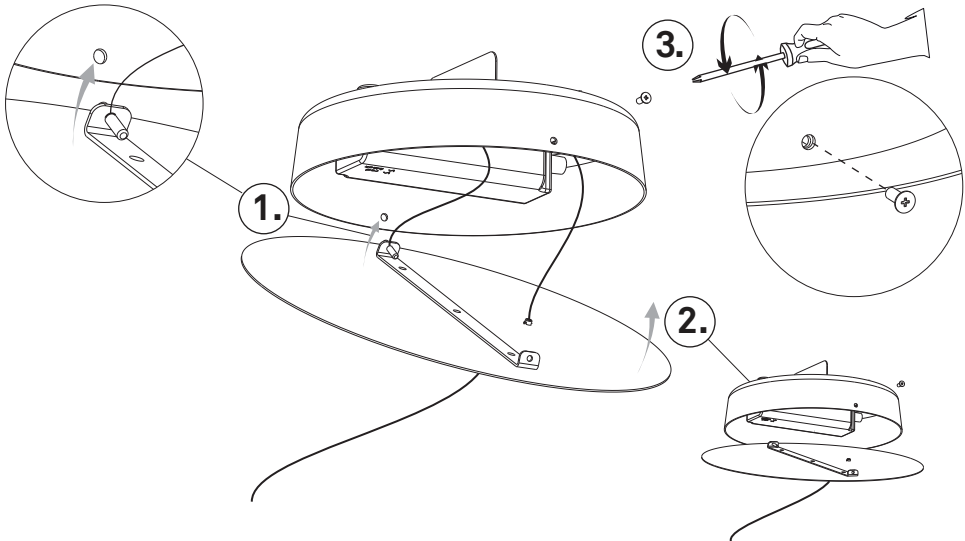

purple
+ dim
violet
púrpura

ON/OFF →

D81C07 Ø65 cm L=56 cm
 D81C11 Ø103 cm L=89 cm
 D81C20 Ø193 cm L=167 cm

D810I0207
 D810I0208

D81C07+D81/4
D81C11+D81/5

D81C20+D81/6

1.

2.