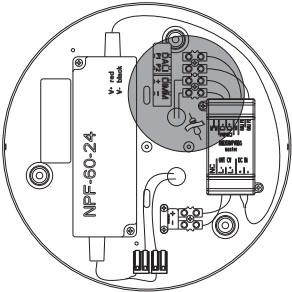

kg 1,3kg **lb** 2,86 lb

D81C20

kg 6,3kg **lb** 13,9 lb

D81/6

kg 1,32kg **lb** 2,91 lb

D81C07
D81C11
D81C20

x 3

x 3

x 3

x 9

D81/4
D81/5
D81/6

1x

D81/4
D81/5
D81/6

ACTIVE MODE

+ DIM 1-10V →

white
- dim
blanc
blanco

purple
+ dim
violet
púrpura

ON/OFF →

D81C07 Ø65 cm L=56 cm
 D81C11 Ø103 cm L=89 cm
 D81C20 Ø193 cm L=167 cm

D810I0207
 D810I0208

D81C07+D81/4
D81C11+D81/5

D81C20+D81/6

1.

2.