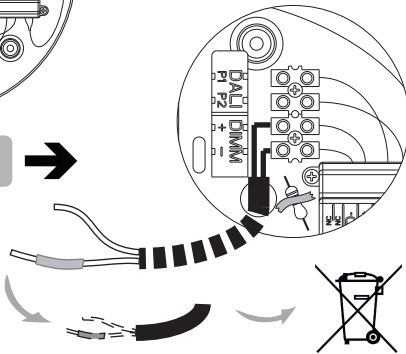

kg 1,3kg **lb** 2,86 lb

D81C20

kg 6,3kg **lb** 13,9 lb

D81/6

kg 1,32kg **lb** 2,91 lb

D81C07
D81C11
D81C20

x 3

x 3

x 3

x 9

D81/4
D81/5
D81/6

1x

D81/4
D81/5
D81/6

ACTIVE MODE

+ DIM 1-10V →

white
- dim
blanc
blanco

purple
+ dim
violet
púrpura

ON/OFF →

D81C07 Ø65 cm L=56 cm
 D81C11 Ø103 cm L=89 cm
 D81C20 Ø193 cm L=167 cm

D810I0207
 D810I0208

D81C07+D81/4
D81C11+D81/5

D81C20+D81/6

1.

2.