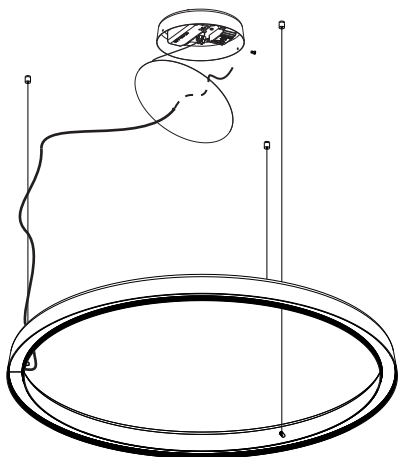

purple
+ dim
violet
púrpura

ON/OFF →

D81C07 Ø65 cm L=56 cm
 D81C11 Ø103 cm L=89 cm
 D81C20 Ø193 cm L=167 cm

D810I0207
 D810I0208

D81C07+D81/4
D81C11+D81/5

D81C20+D81/6

1.

2.