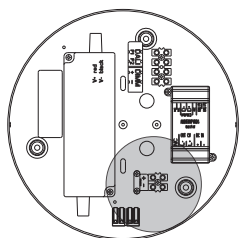

purple
+ dim
violet
púrpura

ON/OFF →

D81C07 Ø65 cm L=56 cm
 D81C11 Ø103 cm L=89 cm
 D81C20 Ø193 cm L=167 cm

D810I0207
 D810I0208

D81C07+D81/4
D81C11+D81/5

D81C20+D81/6

1.

2.