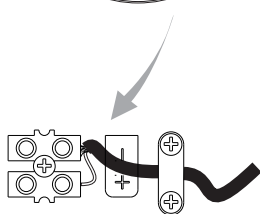

purple
+ dim
violet
púrpura

ON/OFF →

D81C07 Ø65 cm L=56 cm
 D81C11 Ø103 cm L=89 cm
 D81C20 Ø193 cm L=167 cm

D810I0207
 D810I0208

D81C07+D81/4
D81C11+D81/5

D81C20+D81/6

1.

2.