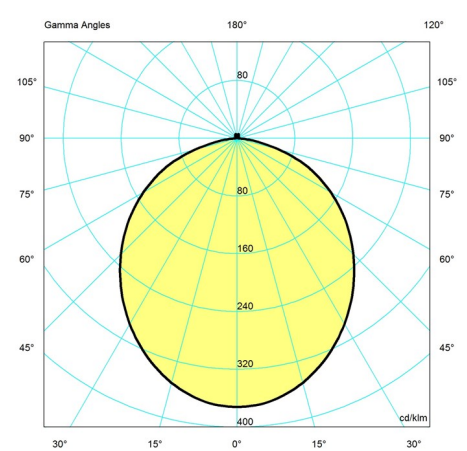

Light distribution diagrams

CARTESIAN

ISOLUX

POLAR

Variant Options

For particular variant options, please check our online Product Variants Configurator on the product detail page.

VARIANT NO.	LIGHT SOURCE	VOLTAGE/FREQ	LUMEN	FEATURES	CABLE
5744162652	LED 2700K	120V	446	-	-
5744162665	LED 2700K	120V	446	-	-
5744612555	LED 2700K	120V	446	-	-
5744612568	LED 2700K	120V	446	-	-