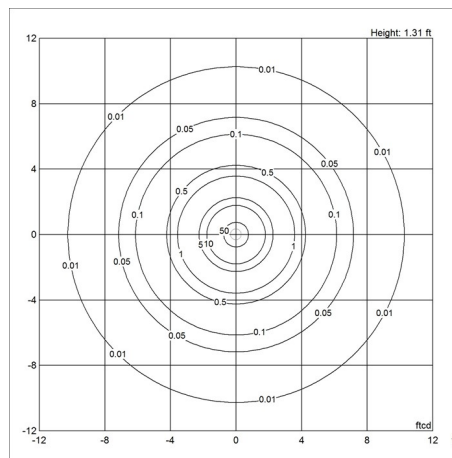

louis poulsen

lacquered).

FINISHES

White or black: Matte wet painted.

Brass/Marble versions: White or black shade matte wet painted. . Brushed brass stem, clear lacquered. Matte marble base.

Mounting

Cord type: White or black. Cord length: 10'. Switch: High/low/off switch on the base. LED driver: Separate, plugs into power outlet. For mounting instructions, see download section on the product detail page.

Light distribution diagrams

CARTESIAN

ISOLUX

POLAR

Variant Options

For particular variant options, please check our online Product Variants Configurator on the product detail page.

VARIANT NO.	LIGHT SOURCE	VOLTAGE/FREQ	LUMEN	FEATURES	CABLE
5744162652	LED 2700K	120V	446	-	-
5744162665	LED 2700K	120V	446	-	-
5744612555	LED 2700K	120V	446	-	-
5744612568	LED 2700K	120V	446	-	-