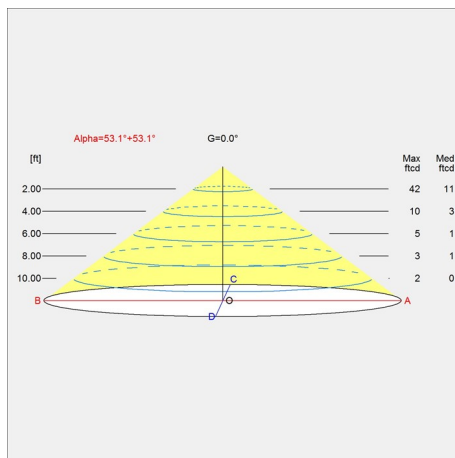

louis poulsen

lacquered).

FINISHES

White or black: Matte wet painted.

Brass/Marble versions: White or black shade matte wet painted. . Brushed brass stem, clear lacquered. Matte marble base.

Mounting

Cord type: White or black. Cord length: 10'. Switch: High/low/off switch on the base. LED driver: Separate, plugs into power outlet. For mounting instructions, see download section on the product detail page.

Light distribution diagrams

CARTESIAN