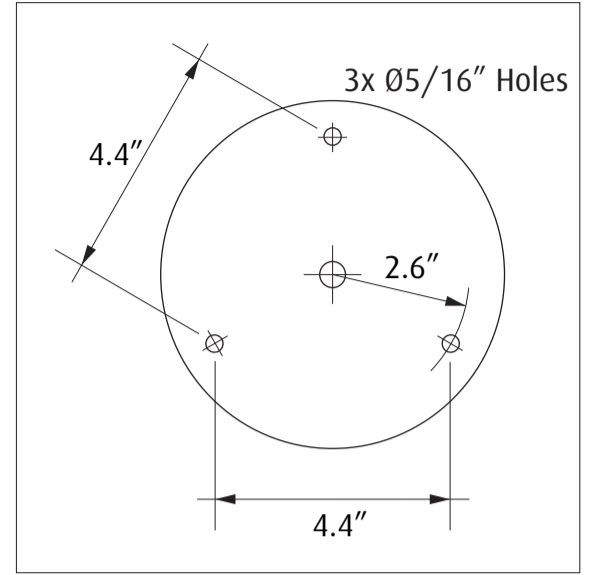

CONNECT WIRES TO JUNCTION BOX IN WALL

- Green to Green (ground)
- White to White
- Black to Black

x 3