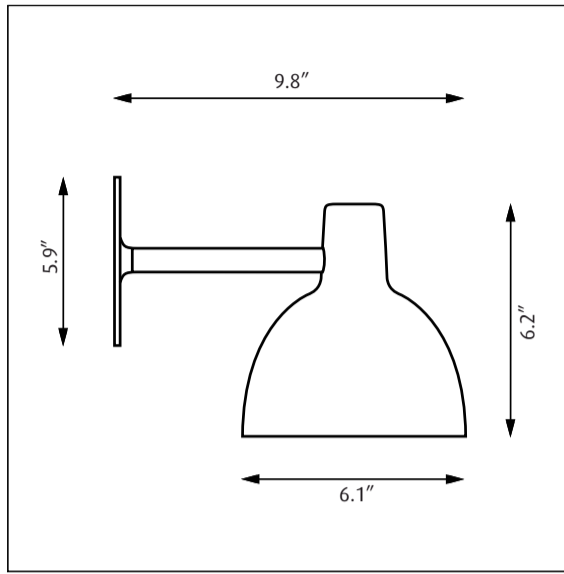

Toldbod 6.1"

Design Louis Poulsen A/S

32433-11

Light source	Voltage/frequency	Weight	Electric shock protection	Ingress protection	Impact protection
1/10W LED/G16.5/ candelabra 	120V	11 lbs	Cl. I	IP23	IK09