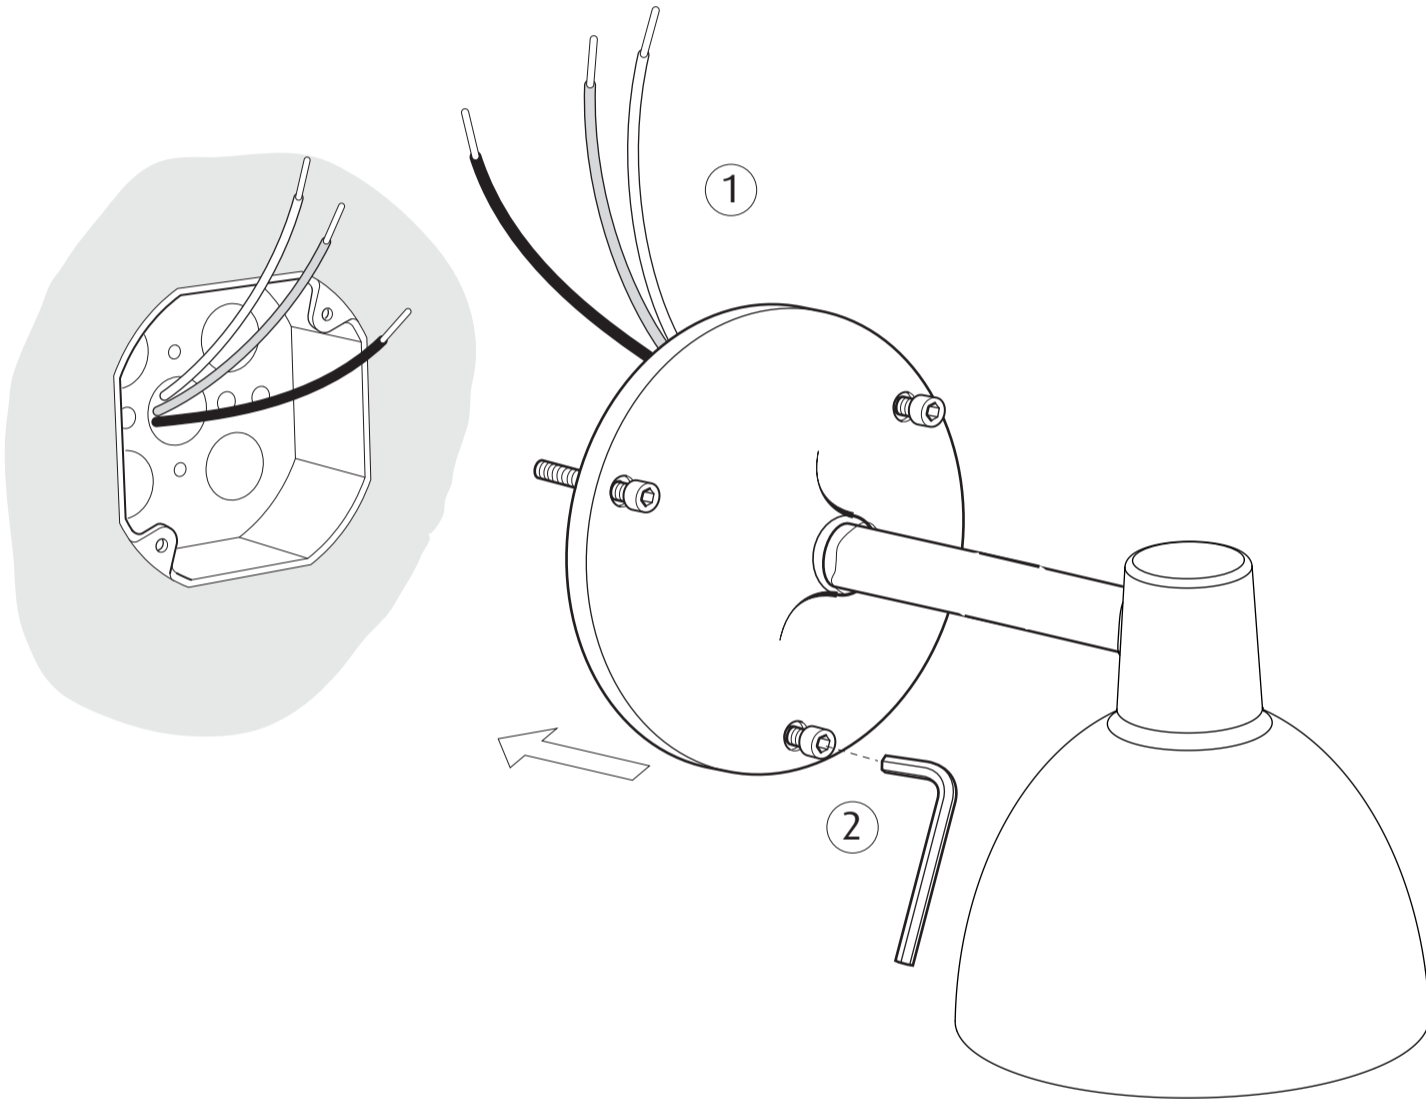

Warning: Scouring powder and similar substances will scratch surfaces.

All installation is subject to local code and jurisdiction. Consult a qualified electrician to ensure correct branch circuit conductor.

Louis Poulsen A/S disclaims any liability if a half mirror light bulb is used. This type of light source reflects the heat and may damage/melt parts of the fixture.

CONNECT WIRES TO JUNCTION BOX IN WALL

- Green to Green (ground)
- White to White
- Black to Black

x 3

Use only light source in accordance to the lamp replacement label on the luminaire