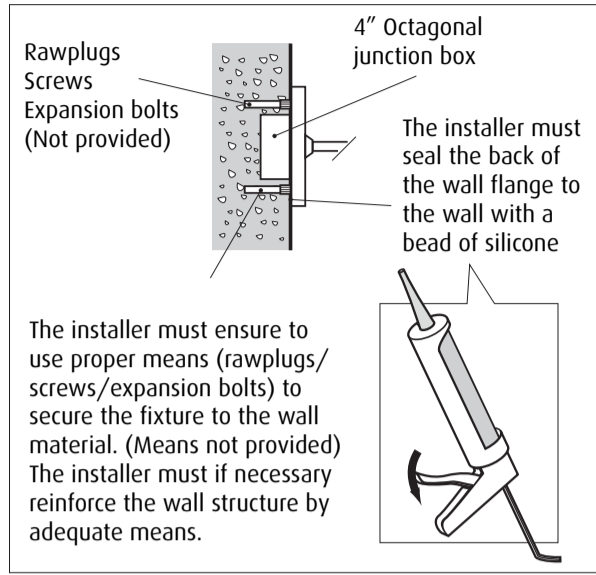

CONNECT WIRES TO JUNCTION BOX IN WALL

- Green to Green (ground)
- White to White
- Black to Black

x 3