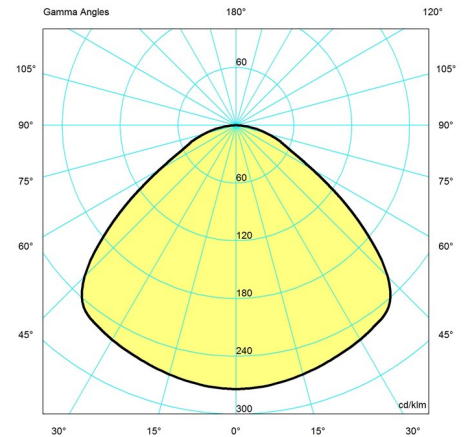

Light distribution diagrams

CARTESIAN

ISOLUX

POLAR

Variant Options

For particular variant options, please check our online Product Variants Configurator on the product detail page.

VARIANT NO.	LIGHT SOURCE	VOLTAGE/FRQ	LUMEN	FEATURES	CABLE
10000149809	G16.5/candelabra	120V	508	-	Black textile
10000149810	G16.5/candelabra	120V	508	-	White textile
10000149811	G16.5/candelabra	120V	508	-	Black textile
10000149813	G16.5/candelabra	120V	508	-	White textile
10000149814	A-15/medium	120V	656	-	Black textile
10000149815	A-15/medium	120V	656	-	White textile
10000149816	A-15/medium	120V	656	-	Black textile
10000149818	A-15/medium	120V	656	-	White textile
10000149819	A-19/medium	120V	637	-	Black textile
10000149820	A-19/medium	120V	637	-	White textile
10000149900	T-4 G9	120V	287	-	Black textile
10000149901	T-4 G9	120V	287	-	White textile
10000149902	T-4 G9	120V	287	-	Black textile
10000149904	T-4 G9	120V	287	-	White textile

Specification Notes

- 4.7 IN available only in 4W LED/T-4/G9.
- 6.7 IN available only in 10W LED/G16.5/candelabra.
- 9.8 IN available only in 10W LED/A-15/medium.
- 15.7 IN available only in 15W LED/A-19/medium.