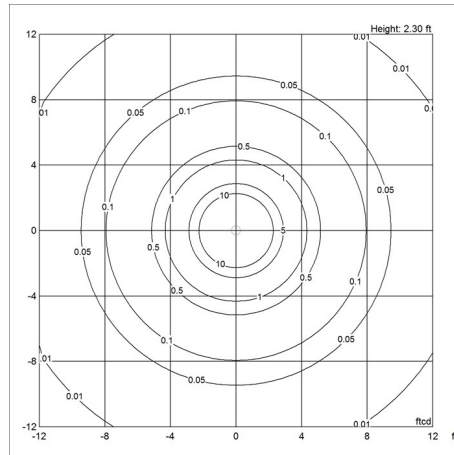

Light distribution diagrams

CARTESIAN

ISOLUX

POLAR

Variant Options

For particular variant options, please check our online Product Variants Configurator on the product detail page.

VARIANT NO.	LIGHT SOURCE	VOLTAGE/FRQ	LUMEN	FEATURES	CABLE
10000149809	G16.5/candelabra	120V	508	-	Black textile
10000149810	G16.5/candelabra	120V	508	-	White textile
10000149811	G16.5/candelabra	120V	508	-	Black textile
10000149813	G16.5/candelabra	120V	508	-	White textile
10000149814	A-15/medium	120V	656	-	Black textile
10000149815	A-15/medium	120V	656	-	White textile
10000149816	A-15/medium	120V	656	-	Black textile
10000149818	A-15/medium	120V	656	-	White textile
10000149819	A-19/medium	120V	637	-	Black textile
10000149820	A-19/medium	120V	637	-	White textile
10000149900	T-4 G9	120V	287	-	Black textile
10000149901	T-4 G9	120V	287	-	White textile
10000149902	T-4 G9	120V	287	-	Black textile
10000149904	T-4 G9	120V	287	-	White textile

Specification Notes

- 4.7 IN available only in 4W LED/T-4/G9.
- 6.7 IN available only in 10W LED/G16.5/candelabra.
- 9.8 IN available only in 10W LED/A-15/medium.
- 15.7 IN available only in 15W LED/A-19/medium.