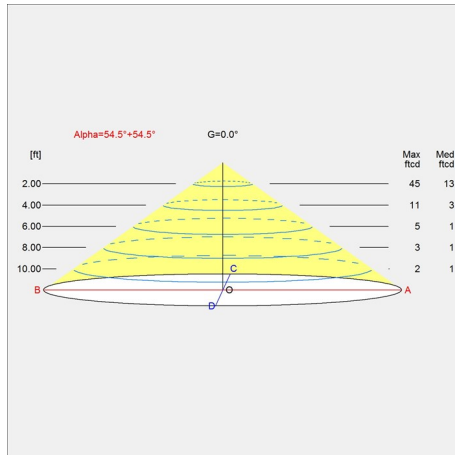

Light distribution diagrams

CARTESIAN