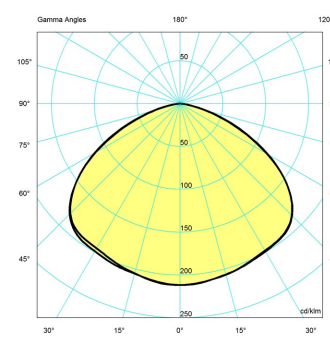

Light distribution diagrams

CARTESIAN

ISOLUX

POLAR

BUG

Variant Options

For particular variant options, please check our online Product Variants Configurator on the product detail page.

VARIANT NO.	LIGHT SOURCE	VOLTAGE/FRQ	LUMEN	FEATURES	CABLE
5747916449	G16.5/IF candelabra	120V	-	-	-
5847901402	G16.5/IF candelabra	120V	193	-	-