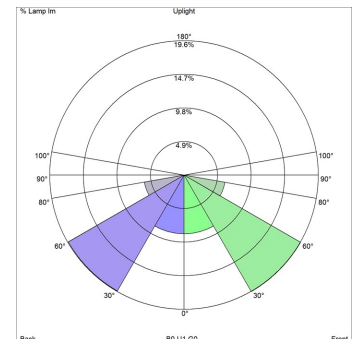

TOLDBOD 6.1 BOLLARD

Designed by Louis Poulsen A/S

Description

The light is directed 100% downwards and the shade has a matte white painted interior emitting a soft, diffused, comfortable light.

Variants

VARIANT NUMBER	COLOR, RAL	W / H / L (IN) / W (LB)
5747916449	BLK, 723	- / - / - IN / 5.4 LB
5847901402	BLK, 723	6.1 / 35.4 / 10.5 IN / 5.0 LB

Light distribution diagrams

CARTESIAN

ISOLUX

POLAR

BUG

Variant Options

For particular variant options, please check our online Product Variants Configurator on the product detail page.

VARIANT NO.	LIGHT SOURCE	VOLTAGE/FRQ	LUMEN	FEATURES	CABLE
5747916449	G16.5/IF candelabra	120V	-	-	-
5847901402	G16.5/IF candelabra	120V	193	-	-