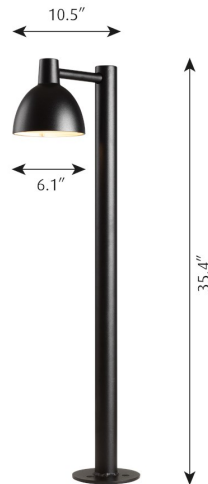

TOLDBOD 6.1 BOLLARD

Designed by Louis Poulsen A/S

Description

The light is directed 100% downwards and the shade has a matte white painted interior emitting a soft, diffused, comfortable light.

Variants

VARIANT NUMBER	COLOR, RAL	W / H / L (IN) / W (LB)
5747916449	BLK, 723	- / - / - IN / 5.4 LB
5847901402	BLK, 723	6.1 / 35.4 / 10.5 IN / 5.0 LB

Materials & Finishes

MATERIALS

Shield: Tempered sand blasted glass. Luminaire head: Die cast aluminum. Post: Extruded aluminum. Base plate: Aluminum.

FINISHES

Black, powder coated.

Mounting

Base plate dimension: 6" diameter. Base plate: Mounted to a concrete base with 3 anchor bolts on a bolt circle of 3.54" diameter. Installation: Refer to mounting instruction download

for installation details. For mounting instructions, see download section on the product detail page.

Information

Electrical:
 Maximum Lamp Wattage: 60W
 Delivered lumens: 661 lm
 Efficacy: 3.0 lm/W
 Certifications:
 cULus, Wet Location
 Protection class IP44
 IK class 05
 BUG Rating: B0-U1-G0
 Controllability: Phase dimming. For the E-socket product variants, bulbs are not included. LED light source is part of the product.