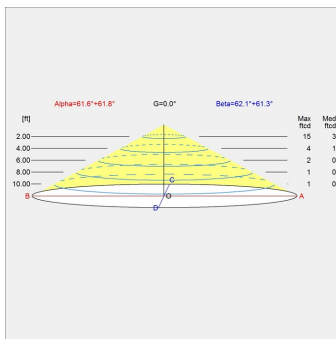

for installation details. For mounting instructions, see download section on the product detail page.

Information

Electrical:
Maximum Lamp Wattage: 60W
Delivered lumens: 661 lm
Efficacy: 3.0 lm/W
Certifications:
cULus, Wet Location
Protection class IP44
IK class 05
BUG Rating: B0-U1-G0
Controllability: Phase dimming. For the E-socket product variants, bulbs are not included. LED light source is part of the product.

Light distribution diagrams

CARTESIAN