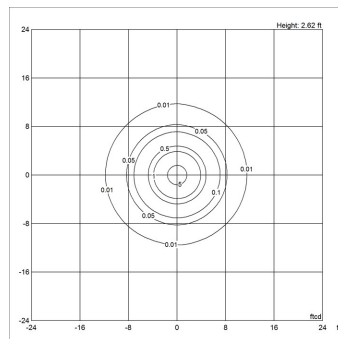

for installation details. For mounting instructions, see download section on the product detail page.

Information

Electrical:
Maximum Lamp Wattage: 60W
Delivered lumens: 661 lm
Efficacy: 3.0 lm/W
Certifications:
cULus, Wet Location
Protection class IP44
IK class 05
BUG Rating: B0-U1-G0
Controllability: Phase dimming. For the E-socket product variants, bulbs are not included. LED light source is part of the product.

Light distribution diagrams

ISOLUX

Variant Options

For particular variant options, please check our online Product Variants Configurator on the product detail page.

VARIANT NO.	LIGHT SOURCE	VOLTAGE/FRQ	LUMEN	FEATURES	CABLE
5747916449	G16.5/IF candelabra	120V	-	-	-
5847901402	G16.5/IF candelabra	120V	193	-	-