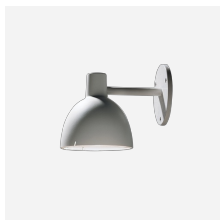

# TOLDBOD 6.1/8.7 GLASS PENDANT

TOP / 6.1 IN / G16.5/IF candelabra / 120V / White opal glass / - / - / - / - / 6040000008

The fixture emits glare-free light directed primarily downwards. The opal glass provides a comfortable and uniform illumination of the area around the fixture.

### Finish

White opal glass.

### Materials

Suspension: Brushed stainless steel. Shade: Handblown white opal glass.

## Product family

Toldbod Pendant

Toldbod 6.1 Wall

Toldbod 6.1 Bollard

Toldbod 11.4 Post