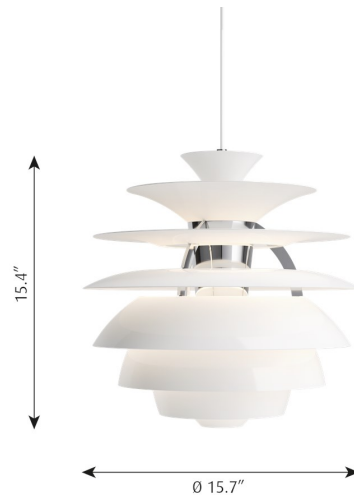

PH SNOWBALL

Designed by Poul Henningsen

Description

The fixture emits comfortable glare-free diffused light. Matte painted undersurfaces and glossy top surfaces result in an attractive reflection of the diffused light, creating uniform light distribution around the fixture. When the light is switched on, the top portion is illuminated while the bottom part remains dark.

Variants

VARIANT NUMBER	COLOR, RAL	W / H / L (IN) / W (LB)
10000149871	WHT, 092	15.7 / 15.4 / 15.7 IN / 9.8 LB
10000149872	WHT, 092	15.7 / 15.4 / 15.7 IN / 9.8 LB
10000149873	WHT, 092	15.7 / 15.4 / 15.7 IN / 9.8 LB
10000149874	WHT, 092	15.7 / 15.4 / 15.7 IN / 9.8 LB
5741928572	WHT, 092	15.7 / 15.4 / 15.7 IN / 7.7 LB

Materials & Finishes

MATERIALS

Shades: Spun aluminum. Frame: High lustre chrome plated, cast aluminum. Housing: High lustre chrome plated, spun aluminum.

FINISHES

White, wet painted.

Mounting

Canopy: White. Cord type: 3-conductor, 18 AWG white PVC power cord. Cord length: 12'.
For mounting instructions, see download section on the product detail page.

louis poulsen

5741928572

A-21/medium

120V

1235

-

White textile

Specification Notes