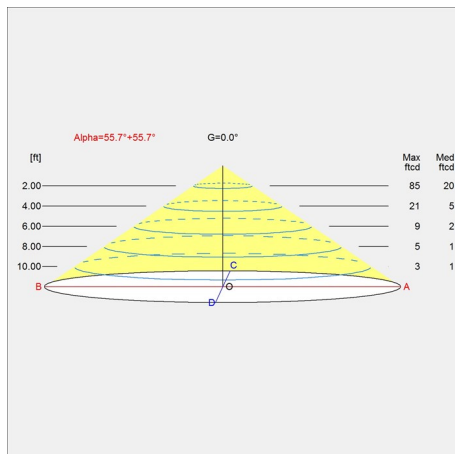

Mounting

Canopy: White. Cord type: 3-conductor, 18 AWG white PVC power cord. Cord length: 12'.
For mounting instructions, see download section on the product detail page.

Information

Electrical:
System Wattage: 22W - 44W
LED Wattage: 20 W - 42 W
Delivered lumens: 894 - 1,085 lm
Efficacy: 24.6 - 40.6 lm/W
Certifications:
cULus, Dry Location
Protection class IP20
Controllability: Phase dimming or 0-10V dimming.
Color Rendering: Ra≥90 for LED variants.
Performance dependent upon screw-base lamp used in socketed variants. For the E-socket product variants, bulbs are not included. LED light source is part of the product.

Light distribution diagrams

CARTESIAN