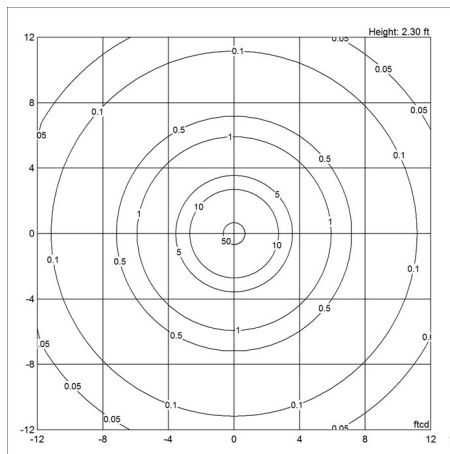

Mounting

Canopy: White. Cord type: 3-conductor, 18 AWG white PVC power cord. Cord length: 12'.
For mounting instructions, see download section on the product detail page.

Information

Electrical:
System Wattage: 22W - 44W
LED Wattage: 20 W - 42 W
Delivered lumens: 894 - 1,085 lm
Efficacy: 24.6 - 40.6 lm/W
Certifications:
cULus, Dry Location
Protection class IP20
Controllability: Phase dimming or 0-10V dimming.
Color Rendering: Ra≥90 for LED variants.
Performance dependent upon screw-base lamp used in socketed variants. For the E-socket product variants, bulbs are not included. LED light source is part of the product.

Light distribution diagrams

CARTESIAN

ISOLUX

POLAR

Variant Options

For particular variant options, please check our online Product Variants Configurator on the product detail page.

VARIANT NO.	LIGHT SOURCE	VOLTAGE/FRQ	LUMEN	FEATURES	CABLE
10000149871	LED 3000K	120-277V/60HZ	1085	Dim 0-10v	White textile
10000149872	LED 3000K	120V	1085	Phase dimming (mains dimm)	White textile
10000149873	LED 3000-1600K D2W	120-277V/60HZ	894	Dim 0-10v	White textile
10000149874	LED 3000-1600K D2W	120V	894	Phase dimming (mains dimm)	White textile