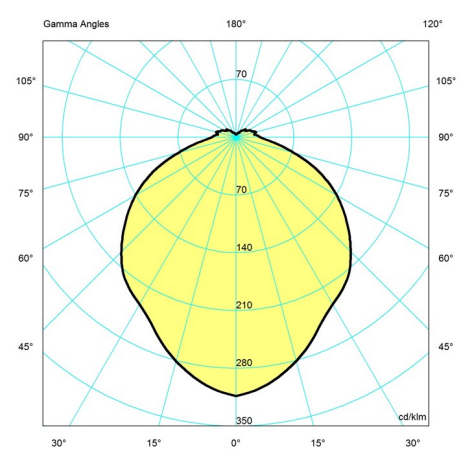

Light distribution diagrams

CARTESIAN

ISOLUX

POLAR

Variant Options

For particular variant options, please check our online Product Variants Configurator on the product detail page.

VARIANT NO.	LIGHT SOURCE	VOLTAGE/FRQ	LUMEN	FEATURES	CABLE
10000149871	LED 3000K	120-277V/60HZ	1085	Dim 0-10v	White textile
10000149872	LED 3000K	120V	1085	Phase dimming (mains dimm)	White textile
10000149873	LED 3000-1600K D2W	120-277V/60HZ	894	Dim 0-10v	White textile
10000149874	LED 3000-1600K D2W	120V	894	Phase dimming (mains dimm)	White textile