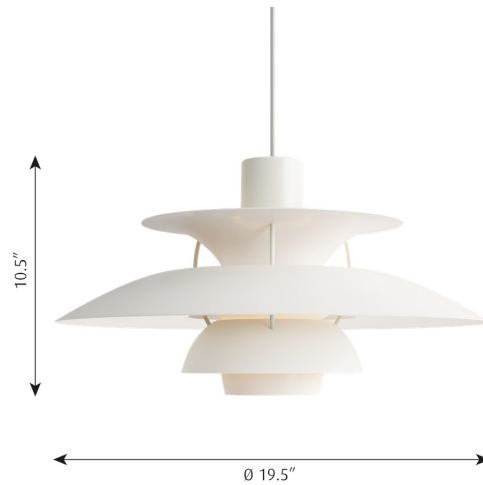

PH 5

Designed by Poul Henningsen

Description

The fixture provides a comfortable, glare-free light based on the principle of Poul Henningsen's reflective three-shade system, which directs the majority of the light downward. It emits a lateral light as well as illuminating itself, providing a soft radiance from within its core. The lower shade is fitted with a frosted-glass diffuser to ensure that the downwardly directed light is 100% glare-free.

Variants

VARIANT NUMBER	COLOR, RAL	W / H / L (IN) / W (LB)
5741918032	HUES OF ROSE, 329	19.5 / 10.5 / 19.5 IN / 4.9 LB
5741918045	HUES OF GREY, 333	19.5 / 10.5 / 19.5 IN / 4.9 LB
5741918058	HUES OF ORANGE, 328	19.5 / 10.5 / 19.5 IN / 4.9 LB
5741918061	HUES OF RED, 330	19.5 / 10.5 / 19.5 IN / 4.9 LB
5741918074	HUES OF GREEN, 331	19.5 / 10.5 / 19.5 IN / 4.9 LB
5741918087	HUES OF BLUE, 332	19.5 / 10.5 / 19.5 IN / 4.9 LB
5741918090	COP LAC, 930	19.5 / 10.5 / 19.5 IN / 8.0 LB
5741918100	WHITE MODERN, 337	19.5 / 10.5 / 19.5 IN / 4.9 LB
5741918113	WHITE CLASSIC, 336	19.5 / 10.5 / 19.5 IN / 4.7 LB
5741919277	BRASS, 936	19.5 / 10.5 / 19.5 IN / 7.0 LB
5741934207	MONOCHROME BLUE	19.5 / 10.5 / 19.5 IN / 4.8 LB
5741934304	MONOCHROME WHITE	19.5 / 10.5 / 19.5 IN / 4.8 LB
5741934854	MONOCHROME BLACK	19.5 / 10.5 / 19.5 IN / 4.9 LB
5741940042	MONOCHROME PALE ROSE	19.5 / 10.5 / 19.5 IN / 4.8 LB
5741940097	MONOCHROME OYSTER GREY	19.5 / 10.5 / 19.5 IN / 4.8 LB

5741940149
5741940194

PASTELS BLUE ROSE PEACH
PASTELS OYSTER BLUE ROSE

19.5 / 10.5 / 19.5 IN / 4.9 LB
19.5 / 10.5 / 19.5 IN / 4.9 LB

Materials & Finishes

MATERIALS

Lower shade: Spun steel.

Other shades and anti-glare disc: Spun aluminium, spun copper or spun brass. Struts: Rolled aluminium.