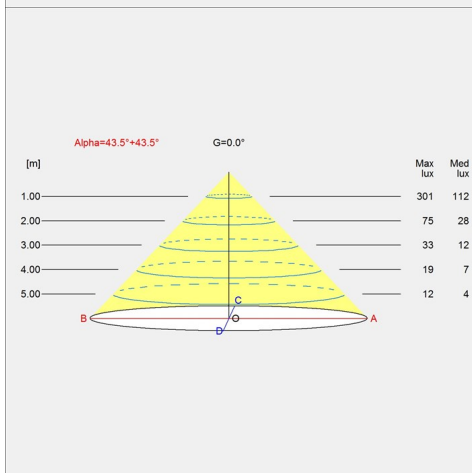

Light distribution diagrams

Cartesian

Isolux

Polar

Spare parts & accessories