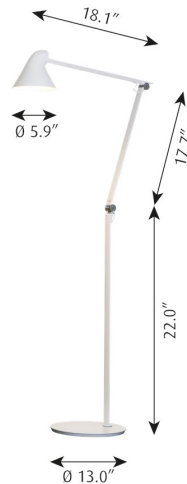

NJP FLOOR

Designed by nendo

Description

The fixture provides direct glare-free horizontal light while reflecting some of the light through the rear of the head, illuminating the top of the arm. The ergonomic design of the fixture head shapes the light and gives optimal light direction. A simple mechanical system provides great freedom of movement, so the light can always be set in the ideal position in the workspace. The shade is painted white on the inside, reflecting comfortable diffused light.

Variants

VARIANT NUMBER	COLOR, RAL	W / H / L (IN) / W (LB)
10000135264	BLK, 617	5.9 / 50.4 / - IN / 15.8 LB
10000135266	WHT, 011	5.9 / 50.4 / - IN / 15.8 LB
10000135267	BLK, 617	5.9 / 50.4 / - IN / 15.8 LB
10000135268	WHT, 011	5.9 / 50.4 / - IN / 15.8 LB
10000138380	LIGHT ALU GREY, T06	5.9 / 50.4 / - IN / 15.8 LB
10000142407	LIGHT ALU GREY, T06	5.9 / 50.4 / - IN / 15.8 LB

Materials & Finishes

MATERIALS

Base: Steel. Arms and lamp head: Aluminum. Joints: Anodized Aluminum. Stem: Aluminum.

FINISHES