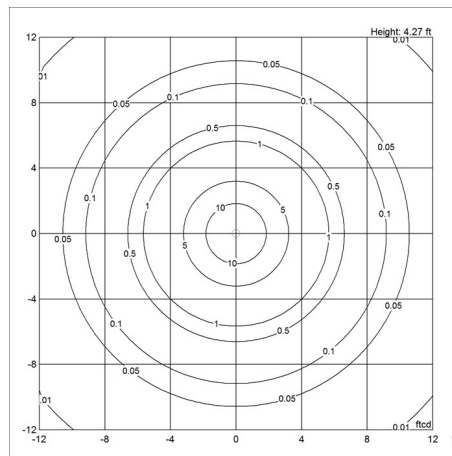

White, Black or Light Aluminium Grey, powder coated.

Mounting

Cord type: White (White finish), black (non-white finish). Cord length: 6'. Switch: High/low/off button on the fixture head. Timer function: 4 hours or 8 hours. LED driver: Separate, plugs into power outlet. For mounting instructions, see download section on the product detail page.

Light distribution diagrams

CARTESIAN

ISOLUX

POLAR

Variant Options

For particular variant options, please check our online Product Variants Configurator on the product detail page.

VARIANT NO.
10000135264

LIGHT SOURCE
LED 2700K

VOLTAGE/FRQ
120V

LUMEN
529

FEATURES
-

CABLE
-