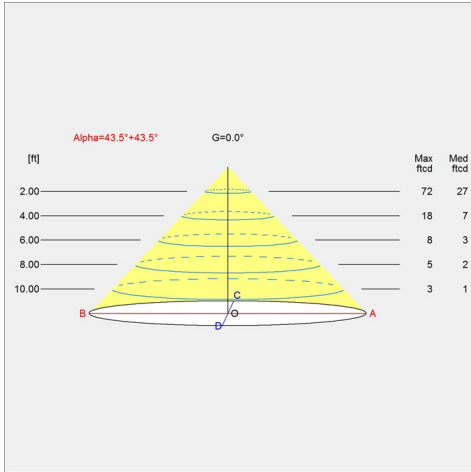

Specification sheet

Cartesian