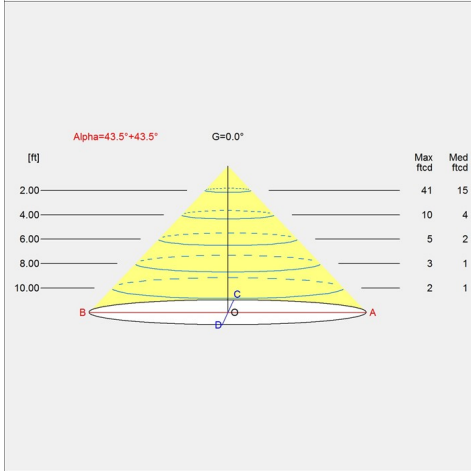

Specification sheet

Cartesian