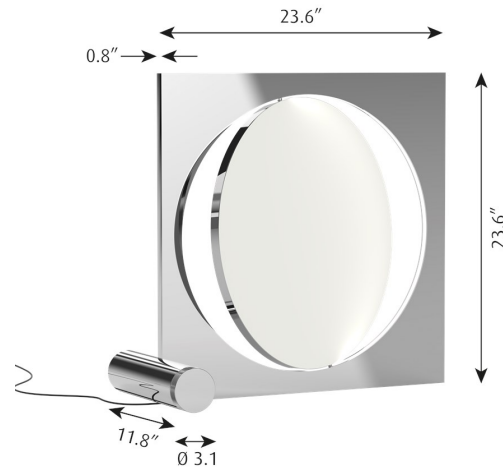

MOONSETTER

Designed by Anne Boysen

Description

The sculptural floor lamp in chrome-plated aluminum has a rotating disc that allows customization of the reflection of the glare-free light emitted by the LED light source elegantly submerged in the frame. The disc rotates 360° around its own axis and is white on one side and reflective on the other. Tilted towards the white side, the light becomes soft and diffuse, whereas the opposite chrome side reflects the light panel directly for a completely different expression. The light is directed according to the position of the disc. The surroundings are mirrored in the frame and the chrome side of the disc. The lamp offers stepless dimming and is turned on and off by the rotating footswitch on the cylinder.

Variants

VARIANT NUMBER	COLOR, RAL	W / H / L (IN) / W (LB)
5744908887	HIGH LUSTRE CHROME/WHITE	11.8 / 23.6 / 25.2 IN / 44.1 LB

Materials & Finishes

MATERIALS

Frame: High lustre chrome-plated solid cast aluminum.
Cylinder and switch: High lustre chrome-plated extruded aluminum.
Disc: Solid cast aluminum. High lustre chrome-plated on one side and white on the opposite side.
Opal silicone diffuser.

FINISHES

High lustre chrome-plated.

Disc: High lustre chrome-plated on one side and white, wet painted on the opposite side.

Mounting

Cable type: Black PVC. Cable length: 8'.

LED-driver: Separate, plugs into power outlet.