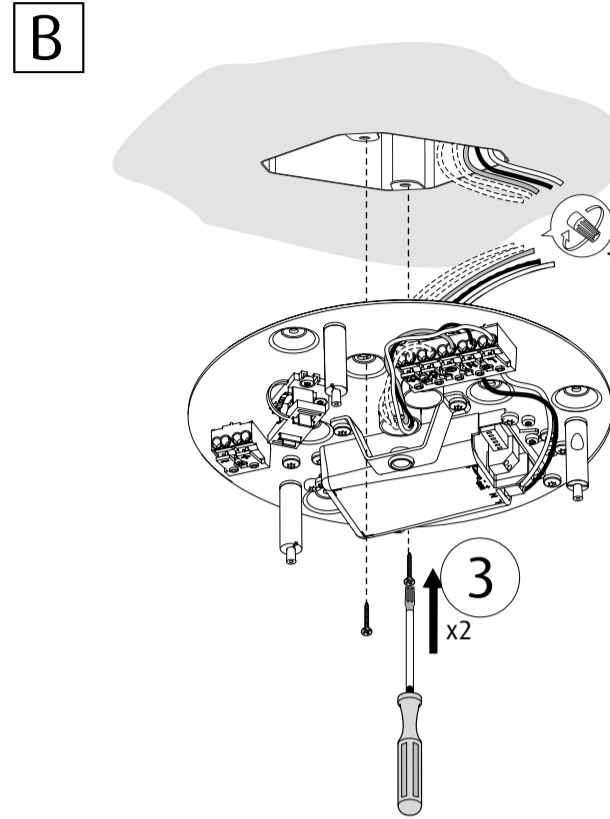

2

- Green (Ground)
- White (Neutral)
- Black (Line)

For dimming wires use class 1 wiring methods:
Grey (0-10V Dim -)
Violet (0-10V Dim +)

0-10 Mains Dim