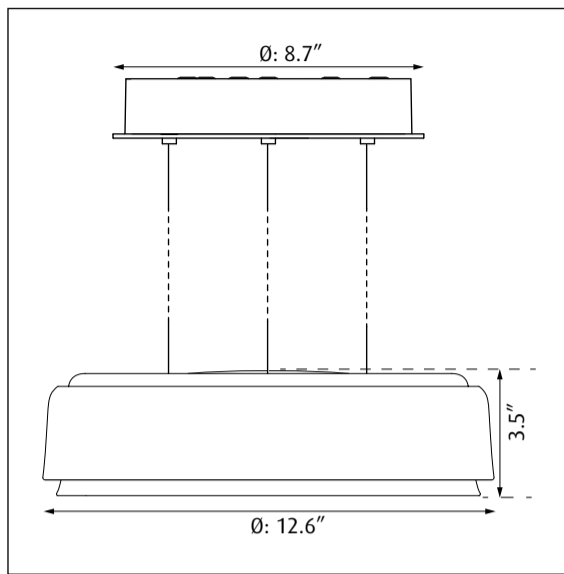

LP Grand 320 Suspended

Design Christian Flindt

17922-11

Light source	Voltage	Weight	Ingress protection
LED	 Mains dim: 120V/50-60Hz 0-10V dim: 120-277/50-60Hz	5.7 Lbs / 2,6 Kg	Dry location

Recommended cleaning substances: