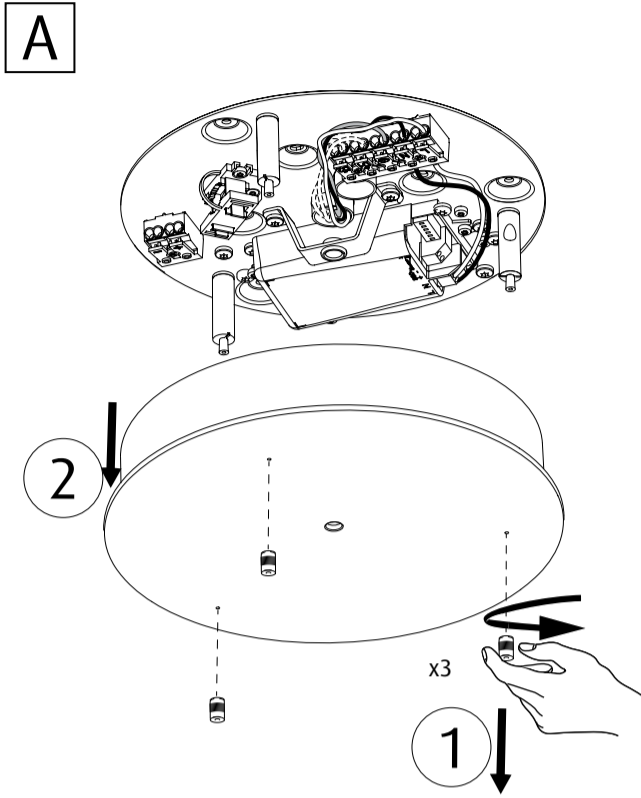

2

- Green (Ground)
- White (Neutral)
- Black (Line)

For dimming wires use class 1 wiring methods:
Grey (0-10V Dim -)
Violet (0-10V Dim +)

0-10 Mains Dim