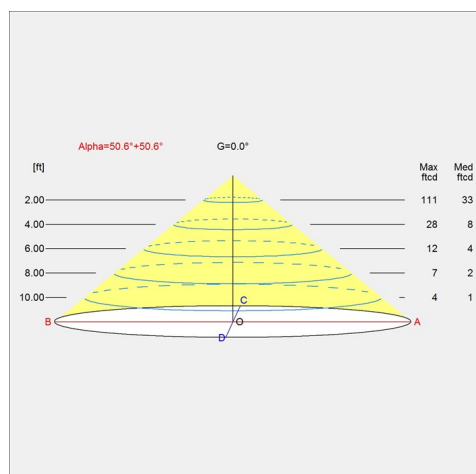

Light distribution diagrams

Cartesian