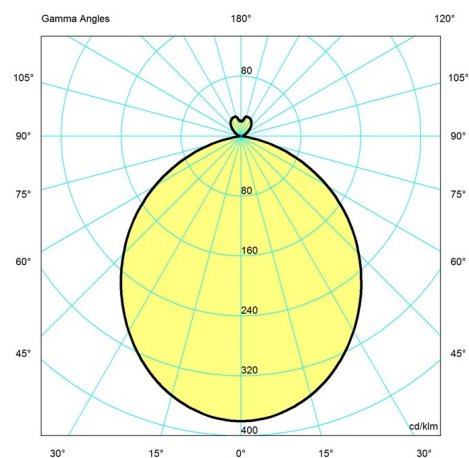

Polar

Spare parts & accessories

Product	Variant number
LP GRAND 580 REPLACEMENT KIT LED 3K	5741098127
LP GRAND 580 REPLACEMENT KIT LED 35K UPL	5741913448
LP GRAND 880 REPLACEMENT KIT LED 35K UPL	5741913451
LP GRAND 1480 REPLACEMENT KIT LED 35K UP	5741913464
LP GRAND 580 REPLACEMENT KIT LED 35K90	5741918524
LP GRAND 880 REPLACEMENT KIT LED 35K90	5741918537
LP GRAND 1480 REPLACEMENT KIT LED 35K90	5741918540
LP GRAND 320 FRONT PART W DIFFUSER	5741108729
LP GRAND 320 WIRE SET (3PCS)	5741108732
LP GRAND 320 FINGER NUT FOR CANOPY (3PCS)	5741108745

Data specifications

Colour

Black

Length

12.6