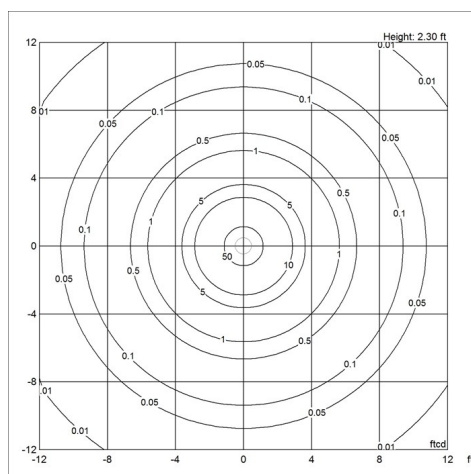

Light distribution diagrams

Isolux

Spare parts & accessories

Product	Variant number
LP GRAND 580 REPLACEMENT KIT LED 3K	5741098127
LP GRAND 580 REPLACEMENT KIT LED 35K UPL	5741913448
LP GRAND 880 REPLACEMENT KIT LED 35K UPL	5741913451
LP GRAND 1480 REPLACEMENT KIT LED 35K UP	5741913464
LP GRAND 580 REPLACEMENT KIT LED 35K90	5741918524
LP GRAND 880 REPLACEMENT KIT LED 35K90	5741918537
LP GRAND 1480 REPLACEMENT KIT LED 35K90	5741918540
LP GRAND 320 FRONT PART W DIFFUSER	5741108729
LP GRAND 320 WIRE SET (3PCS)	5741108732
LP GRAND 320 FINGER NUT FOR CANOPY (3PCS)	5741108745

Data specifications

Colour

Black

Length

12.6