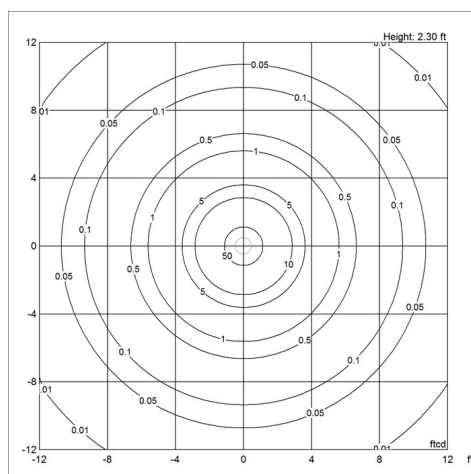

Light distribution diagrams

Isolux

Spare parts & accessories

Product	Variant number
LP GRAND 580 REPLACEMENT KIT LED 3K	5741098127
LP GRAND 580 REPLACEMENT KIT LED 35K UPL	5741913448
LP GRAND 880 REPLACEMENT KIT LED 35K UPL	5741913451
LP GRAND 1480 REPLACEMENT KIT LED 35K UP	5741913464
LP GRAND 580 REPLACEMENT KIT LED 35K90	5741918524
LP GRAND 880 REPLACEMENT KIT LED 35K90	5741918537
LP GRAND 1480 REPLACEMENT KIT LED 35K90	5741918540
LP GRAND 320 FRONT PART W DIFFUSER	5741108729
LP GRAND 320 WIRE SET (3PCS)	5741108732
LP GRAND 320 FINGER NUT FOR CANOPY (3PCS)	5741108745

Data specifications

Colour

Black

Length

12.6