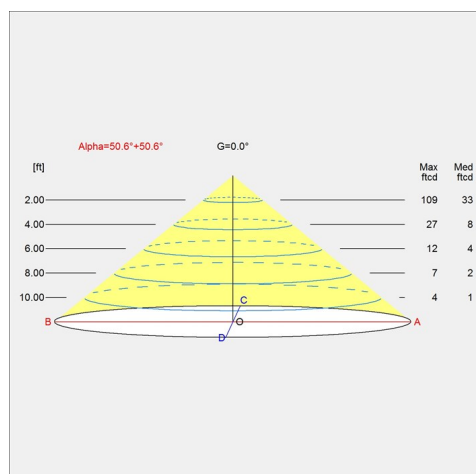

Light distribution diagrams

Cartesian