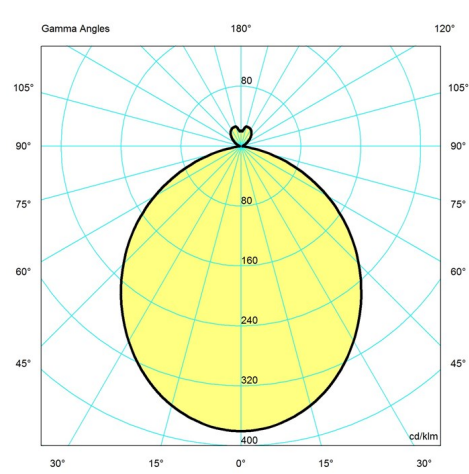

Polar

Spare parts & accessories

Product	Variant number
LP GRAND 580 REPLACEMENT KIT LED 3K	5741098127
LP GRAND 580 REPLACEMENT KIT LED 35K UPL	5741913448
LP GRAND 880 REPLACEMENT KIT LED 35K UPL	5741913451
LP GRAND 1480 REPLACEMENT KIT LED 35K UP	5741913464
LP GRAND 580 REPLACEMENT KIT LED 35K90	5741918524
LP GRAND 880 REPLACEMENT KIT LED 35K90	5741918537
LP GRAND 1480 REPLACEMENT KIT LED 35K90	5741918540
LP GRAND 320 FRONT PART W DIFFUSER	5741108729
LP GRAND 320 WIRE SET (3PCS)	5741108732
LP GRAND 320 FINGER NUT FOR CANOPY (3PCS)	5741108745

Data specifications

Colour

Black

Length

12.6