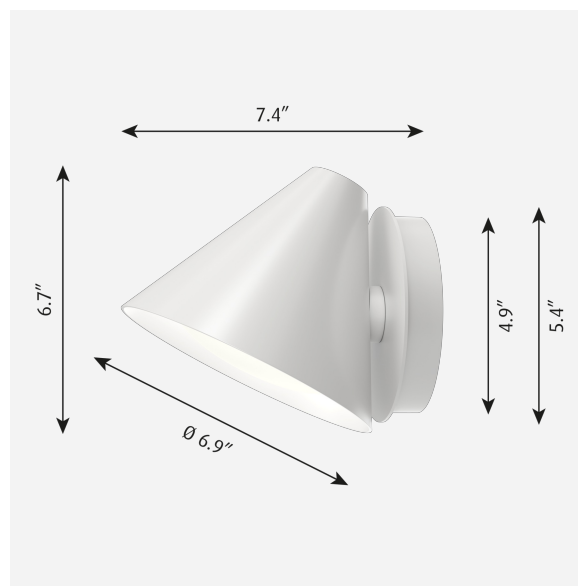

Mounting

Mounted directly to finished surface over a 4" octagonal junction-box. Switch: push button switch on the top wall box. Electronic LED driver is housed inside the wall box.

Finish

Black or white, matte, wet-painted.

Materials

Shade: Spun aluminum. Diffusor: Injection molded PC.

Sizes and weight

Width x Height x Length (in.) | 6.9 x 5.6 x 7.4 Max 1.8 lbs

Compliance

cULus, Dry location.

Light source

LED 3000K

Lumen: 484

Information

Multi-function button switch: tap for switching on/off; press and hold for continuous dimming. May be disabled for on/off operation by remote wall light switch. An integrated memory function ensures that the lamp will return to its last dim level when turned on.

Head can rotate +/- 45° sideways.

Electrical:

System Wattage: 9W

LED Wattage: 8W

Delivered lumens: 338 - 484

Efficacy: 40 lm/W - 57 lm/W (LED)

Certifications:

cULus, Dry Location

Protection class IP20

Controllability: Continuous dimming by integrated button switch.

Color Rendering: Ra $\geq$ 90

Dim-to-warm LED CCT: 2700K at 100%; 2000K at max dim.

Product family