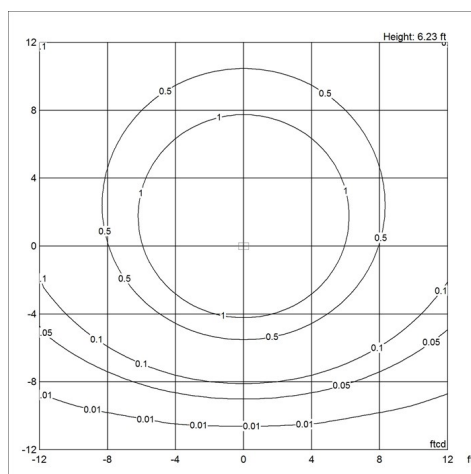

Light distribution diagrams

Isolux

Data specifications

Colour	White	Length	7.4
Width	6.9	Height	5.6
Built-in Height	-	IP class	20
Class	-	Net Weight	1.5
Standby (W)	-	Power Factor (P = 100 % / P = 50 %)	-
Inrush Current	-	Light source	LED 3000K
Kelvin	3000	CRI	90
SDCM	3	Lumen	484
Watt	8.5	Efficacy	57
Light control	-	Min. Dim Level (%)	-