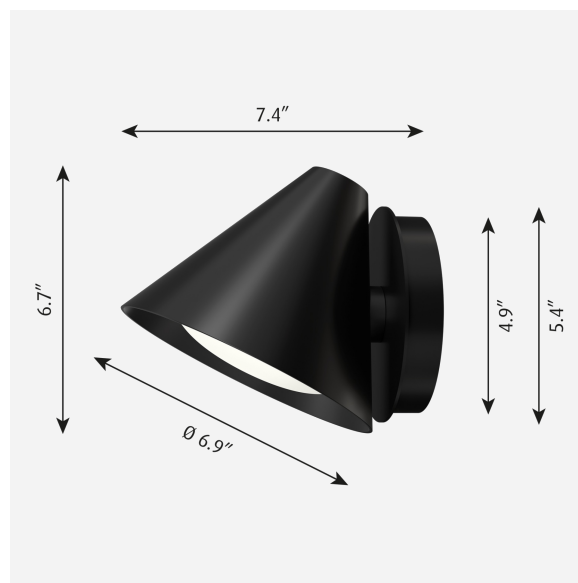

Mounting

Mounted directly to finished surface over a 4" octagonal junction-box. Switch: push button switch on the top wall box. Electronic LED driver is housed inside the wall box.

Finish

Black or white, matte, wet-painted.

Materials

Shade: Spun aluminum. Diffusor: Injection molded PC.

Sizes and weight

Width x Height x Length (in.) | 6.9 x 5.6 x 7.4 Max 1.8 lbs

Compliance

cULus, Dry location.

Light source

LED 3000K

Lumen: 358

Information

Multi-function button switch: tap for switching on/off; press and hold for continuous dimming. May be disabled for on/off operation by remote wall light switch. An integrated memory function ensures that the lamp will return to its last dim level when turned on.

Head can rotate +/- 45° sideways.

Electrical:

System Wattage: 9W

LED Wattage: 8W

Delivered lumens: 338 - 484

Efficacy: 40 lm/W - 57 lm/W (LED)

Certifications:

cULus, Dry Location

Protection class IP20

Controllability: Continuous dimming by integrated button switch.

Color Rendering: Ra≥90

Dim-to-warm LED CCT: 2700K at 100%; 2000K at max dim.

Product family