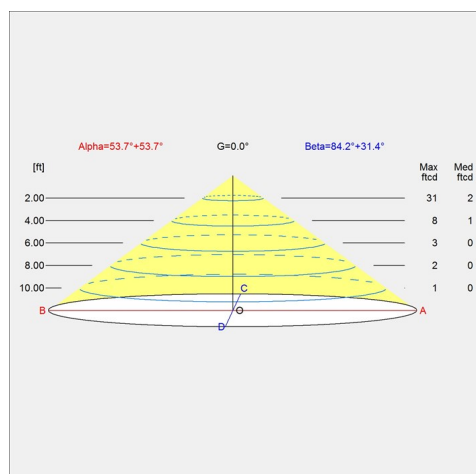

Materials

Shade: Spun aluminum. Diffusor: Injection molded PC.

Sizes and weight

Width x Height x Length (in.) | 6.9 x 5.6 x 7.4 Max 1.8 lbs

Compliance

cULus, Dry location.

Light source

LED 3000K

Head can rotate +/- 45° sideways.

Electrical:

System Wattage: 9W

LED Wattage: 8W

Delivered lumens: 338 - 484

Efficacy: 40 lm/W - 57 lm/W (LED)

Certifications:

cULus, Dry Location

Light distribution diagrams

Cartesian

Isolux

Polar

Data specifications

Colour	Black	Length	7.4
Width	6.9	Height	5.6
Built-in Height	-	IP class	20
Class	-	Net Weight	1.5
Standby (W)	-	Power Factor (P = 100 % / P = 50 %)	-
Inrush Current	-	Light source	LED 3000K
Kelvin	3000	CRI	90
SDCM	3	Lumen	358
Watt	8.5	Efficacy	42
Light control	-	Min. Dim Level (%)	-

UGR Transversal / Axial	18.9/6.1
-------------------------	----------

L80B50 (hours)	-
----------------	---

Driver life	-
-------------	---
