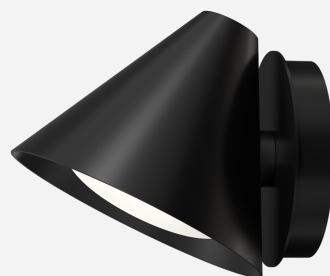

KEGLEN WALL

LED 3000K / Black / Blk / - / - / - / 5743916207

The wall lamp's distinctive conical shade has a built-in curved diffuser. This ensures an attractive and glare-free light. A gentle light is also emitted upward through a discreet uniform opening in the top of the shade to create a perfect ambiance. The fixture can be mounted facing downward to direct the light to a specific spot, or upward for indirect light.

Jakob Lange - BIG Ideas

Product info

Information

Multi-function button switch: tap for switching on/off; press and hold for continuous dimming. May be disabled for on/off operation by remote wall light switch. An integrated memory function ensures that the lamp will return to its last dim level when turned on. Head can rotate +/- 45° sideways. Electrical: System Wattage: 9W LED Wattage: 8W Delivered lumens: 338 - 484 Efficacy: 40 lm/W - 57 lm/W (LED) Certifications: cULus, Dry Location Protection class IP20 Controllability: Continuous dimming by integrated button switch. Color Rendering: Ra≥90 Dim-to-warm LED CCT: 2700K at 100%; 2000K at max dim.

Mounting

Mounted directly to finished surface over a 4" octagonal junction-box. Switch: push button switch on the top wall box. Electronic LED driver is housed inside the wall box.

Finish

Black or white, matte, wet-painted.

Materials

Shade: Spun aluminum. Diffusor: Injection molded PC.

Sizes and weight

Width x Height x Length (in.) | 6.9 x 5.6 x 7.4 Max 1.8 lbs

Compliance

cULus, Dry location.

Light source

LED 3000K