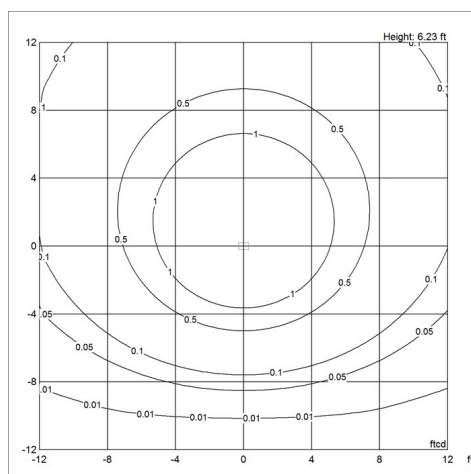

Materials

Shade: Spun aluminum. Diffusor: Injection molded PC.

Sizes and weight

Width x Height x Length (in.) | 6.9 x 5.6 x 7.4 Max 1.8 lbs

Compliance

cULus, Dry location.

Light source

LED 3000K

Head can rotate +/- 45° sideways.

Electrical:

System Wattage: 9W

LED Wattage: 8W

Delivered lumens: 338 - 484

Efficacy: 40 lm/W - 57 lm/W (LED)

Certifications:

cULus, Dry Location

Light distribution diagrams

Cartesian

Isolux

Polar

Data specifications

Colour	Black	Length	7.4
Width	6.9	Height	5.6
Built-in Height	-	IP class	20
Class	-	Net Weight	1.5
Standby (W)	-	Power Factor (P = 100 % / P = 50 %)	-
Inrush Current	-	Light source	LED 3000K
Kelvin	3000	CRI	90
SDCM	3	Lumen	358
Watt	8.5	Efficacy	42
Light control	-	Min. Dim Level (%)	-

UGR Transversal / Axial	18.9/6.1
-------------------------	----------

L80B50 (hours)	-
----------------	---

Driver life	-
-------------	---
