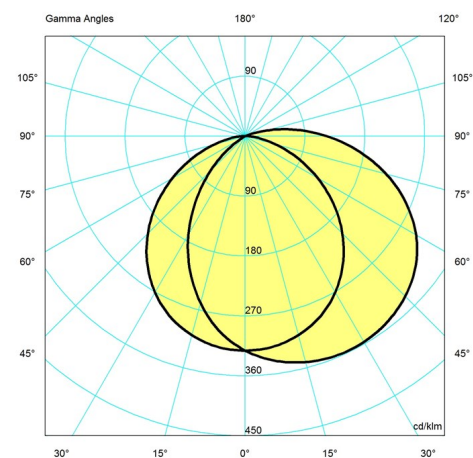

Light distribution diagrams

Cartesian

Isolux

Polar

Data specifications

Colour	Black	Length	7.4
Width	6.9	Height	5.6
Built-in Height	-	IP class	20
Class	-	Net Weight	1.5
Standby (W)	-	Power Factor (P = 100 % / P = 50 %)	-
Inrush Current	-	Light source	LED 3000K
Kelvin	3000	CRI	90
SDCM	3	Lumen	358
Watt	8.5	Efficacy	42
Light control	-	Min. Dim Level (%)	-

UGR Transversal / Axial	18.9/6.1
-------------------------	----------

L80B50 (hours)	-
----------------	---

Driver life	-
-------------	---
