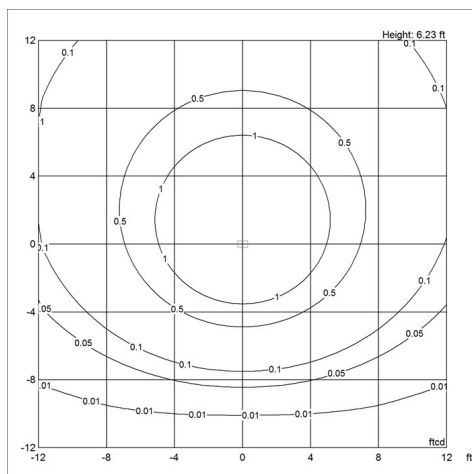

Materials

Shade: Spun aluminum. Diffusor: Injection molded PC.

Sizes and weight

Width x Height x Length (in.) | 6.9 x 5.6 x 7.4 Max 1.8 lbs

Compliance

cULus, Dry location.

Light source

LED 2700-2000K D2W

Head can rotate +/- 45° sideways.

Electrical:

System Wattage: 9W

LED Wattage: 8W

Delivered lumens: 338 - 484

Efficacy: 40 lm/W - 57 lm/W (LED)

Certifications:

cULus, Dry Location

Light distribution diagrams

Cartesian

Isolux

Polar

Data specifications

Colour	Black	Length	7.4
Width	6.9	Height	5.6
Built-in Height	-	IP class	20
Class	-	Net Weight	1.8
Standby (W)	-	Power Factor (P = 100 % / P = 50 %)	-
Inrush Current	-	Light source	LED 2700-2000K D2W
Kelvin	2700	CRI	90
SDCM	3	Lumen	338
Watt	8.5	Efficacy	40
Light control	-	Min. Dim Level (%)	-

UGR Transversal / Axial	18.7/5.9
-------------------------	-----------------

L80B50 (hours)	-
----------------	---

Driver life	-
-------------	---
