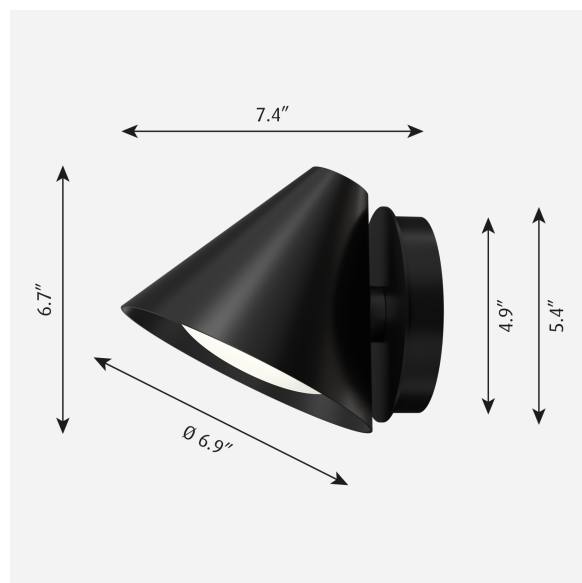

Mounting

Mounted directly to finished surface over a 4" octagonal junction-box. Switch: push button switch on the top wall box. Electronic LED driver is housed inside the wall box.

Finish

Black or white, matte, wet-painted.

Materials

Shade: Spun aluminum. Diffusor: Injection molded PC.

Sizes and weight

Width x Height x Length (in.) | 6.9 x 5.6 x 7.4 Max 1.8 lbs

Compliance

cULus, Dry location.

Light source

LED 2700-2000K D2W

Lumen: 338

Information

Multi-function button switch: tap for switching on/off; press and hold for continuous dimming. May be disabled for on/off operation by remote wall light switch. An integrated memory function ensures that the lamp will return to its last dim level when turned on.

Head can rotate +/- 45° sideways.

Electrical:

System Wattage: 9W

LED Wattage: 8W

Delivered lumens: 338 - 484

Efficacy: 40 lm/W - 57 lm/W (LED)

Certifications:

cULus, Dry Location

Protection class IP20

Controllability: Continuous dimming by integrated button switch.

Color Rendering: Ra $\geq$ 90

Dim-to-warm LED CCT: 2700K at 100%; 2000K at max dim.

Product family