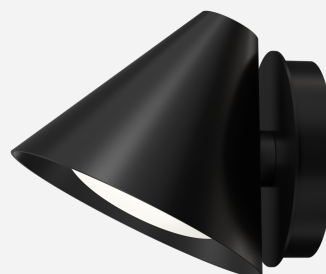

KEGLEN WALL

LED 2700-2000K D2W / Black / Blk / - / - / - / 5743914377

The wall lamp's distinctive conical shade has a built-in curved diffuser. This ensures an attractive and glare-free light. A gentle light is also emitted upward through a discreet uniform opening in the top of the shade to create a perfect ambiance. The fixture can be mounted facing downward to direct the light to a specific spot, or upward for indirect light.

Jakob Lange - BIG Ideas

Product info

Information

Multi-function button switch: tap for switching on/off; press and hold for continuous dimming. May be disabled for on/off operation by remote wall light switch. An integrated memory function ensures that the lamp will return to its last dim level when turned on. Head can rotate +/- 45° sideways. Electrical: System Wattage: 9W LED Wattage: 8W Delivered lumens: 338 - 484 Efficacy: 40 lm/W - 57 lm/W (LED) Certifications: cULus, Dry Location Protection class IP20 Controllability: Continuous dimming by integrated button switch. Color Rendering: Ra \geq 90 Dim-to-warm LED CCT: 2700K at 100%; 2000K at max dim.

Mounting

Mounted directly to finished surface over a 4" octagonal junction-box. Switch: push button switch on the top wall box. Electronic LED driver is housed inside the wall box.

Finish

Black or white, matte, wet-painted.

Materials

Shade: Spun aluminum. Diffusor: Injection molded PC.

Sizes and weight

Width x Height x Length (in.) | 6.9 x 5.6 x 7.4 Max 1.8 lbs

Compliance

cULus, Dry location.

Light source

LED 2700-2000K D2W