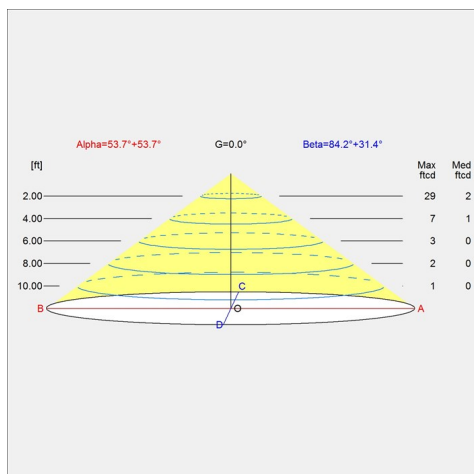

Head can rotate +/- 45° sideways.

Electrical:

System Wattage: 9W

LED Wattage: 8W

Delivered lumens: 338 - 484

Efficacy: 40 lm/W - 57 lm/W (LED)

Certifications:

cULus, Dry Location

Light distribution diagrams

Cartesian

Isolux

Polar

Data specifications

Colour	Black	Length	7.4
Width	6.9	Height	5.6
Built-in Height	-	IP class	20
Class	-	Net Weight	1.8
Standby (W)	-	Power Factor (P = 100 % / P = 50 %)	-
Inrush Current	-	Light source	LED 2700-2000K D2W
Kelvin	2700	CRI	90
SDCM	3	Lumen	338
Watt	8.5	Efficacy	40
Light control	-	Min. Dim Level (%)	-

UGR Transversal / Axial	18.7/5.9
-------------------------	-----------------

L80B50 (hours)	-
----------------	---

Driver life	-
-------------	---
