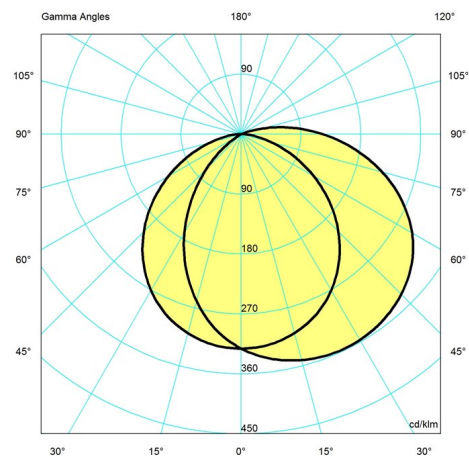

Light distribution diagrams

Cartesian

Isolux

Polar

Data specifications

Colour	Black	Length	7.4
Width	6.9	Height	5.6
Built-in Height	-	IP class	20
Class	-	Net Weight	1.8
Standby (W)	-	Power Factor (P = 100 % / P = 50 %)	-
Inrush Current	-	Light source	LED 2700-2000K D2W
Kelvin	2700	CRI	90
SDCM	3	Lumen	338
Watt	8.5	Efficacy	40
Light control	-	Min. Dim Level (%)	-

UGR Transversal / Axial	18.7/5.9
-------------------------	-----------------

L80B50 (hours)	-
----------------	---

Driver life	-
-------------	---
