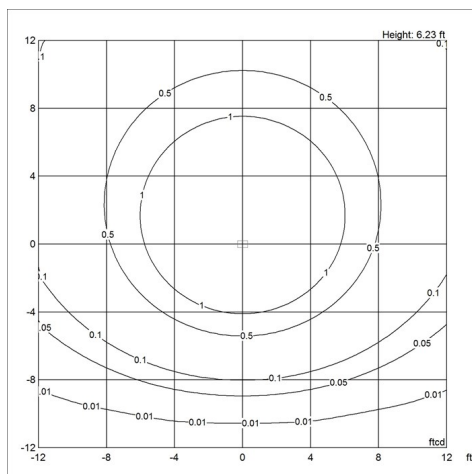

Materials

Shade: Spun aluminum. Diffusor: Injection molded PC.

Sizes and weight

Width x Height x Length (in.) | 6.9 x 5.6 x 7.4 Max 1.8 lbs

Compliance

cULus, Dry location.

Light source

LED 2700-2000K D2W

Head can rotate +/- 45° sideways.

Electrical:

System Wattage: 9W

LED Wattage: 8W

Delivered lumens: 338 - 484

Efficacy: 40 lm/W - 57 lm/W (LED)

Certifications:

cULus, Dry Location

Light distribution diagrams

Cartesian

Isolux

Polar

Data specifications

Colour	White	Length	7.4
Width	6.9	Height	5.6
Built-in Height	-	IP class	20
Class	-	Net Weight	1.8
Standby (W)	-	Power Factor (P = 100 % / P = 50 %)	-
Inrush Current	-	Light source	LED 2700-2000K D2W
Kelvin	2700	CRI	90
SDCM	3	Lumen	457
Watt	8.5	Efficacy	54
Light control	-	Min. Dim Level (%)	-

UGR Transversal / Axial	19.8/7.0
-------------------------	----------

L80B50 (hours)	-
----------------	---

Driver life	-
-------------	---
