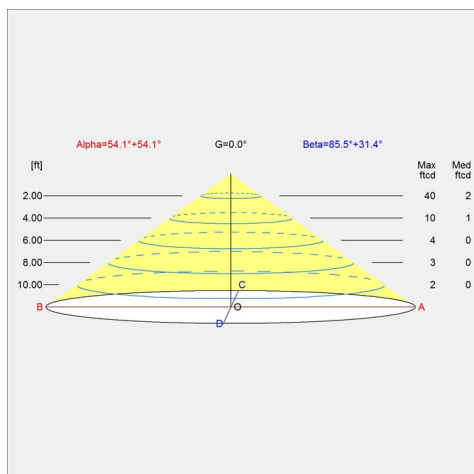

Materials

Shade: Spun aluminum. Diffusor: Injection molded PC.

Sizes and weight

Width x Height x Length (in.) | 6.9 x 5.6 x 7.4 Max 1.8 lbs

Compliance

cULus, Dry location.

Light source

LED 2700-2000K D2W

Head can rotate +/- 45° sideways.

Electrical:

System Wattage: 9W

LED Wattage: 8W

Delivered lumens: 338 - 484

Efficacy: 40 lm/W - 57 lm/W (LED)

Certifications:

cULus, Dry Location

Light distribution diagrams

Cartesian

Isolux

Polar

Data specifications

Colour	White	Length	7.4
Width	6.9	Height	5.6
Built-in Height	-	IP class	20
Class	-	Net Weight	1.8
Standby (W)	-	Power Factor (P = 100 % / P = 50 %)	-
Inrush Current	-	Light source	LED 2700-2000K D2W
Kelvin	2700	CRI	90
SDCM	3	Lumen	457
Watt	8.5	Efficacy	54
Light control	-	Min. Dim Level (%)	-

UGR Transversal / Axial	19.8/7.0
-------------------------	----------

L80B50 (hours)	-
----------------	---

Driver life	-
-------------	---
