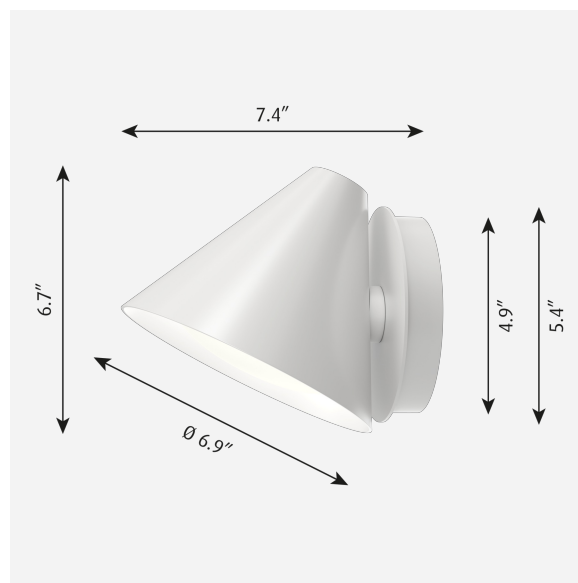

Mounting

Mounted directly to finished surface over a 4" octagonal junction-box. Switch: push button switch on the top wall box. Electronic LED driver is housed inside the wall box.

Finish

Black or white, matte, wet-painted.

Materials

Shade: Spun aluminum. Diffusor: Injection molded PC.

Sizes and weight

Width x Height x Length (in.) | 6.9 x 5.6 x 7.4 Max 1.8 lbs

Compliance

cULus, Dry location.

Light source

LED 2700-2000K D2W

Lumen: 457

Information

Multi-function button switch: tap for switching on/off; press and hold for continuous dimming. May be disabled for on/off operation by remote wall light switch. An integrated memory function ensures that the lamp will return to its last dim level when turned on.

Head can rotate +/- 45° sideways.

Electrical:

System Wattage: 9W

LED Wattage: 8W

Delivered lumens: 338 - 484

Efficacy: 40 lm/W - 57 lm/W (LED)

Certifications:

cULus, Dry Location

Protection class IP20

Controllability: Continuous dimming by integrated button switch.

Color Rendering: Ra≥90

Dim-to-warm LED CCT: 2700K at 100%; 2000K at max dim.

Product family