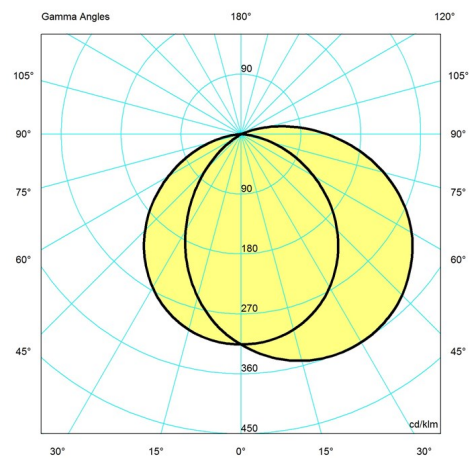

Head can rotate +/- 45° sideways.

Electrical:

System Wattage: 9W

LED Wattage: 8W

Delivered lumens: 338 - 484

Efficacy: 40 lm/W - 57 lm/W (LED)

Certifications:

cULus, Dry Location

Light distribution diagrams

Cartesian

Isolux

Polar

Data specifications

Colour	White	Length	7.4
Width	6.9	Height	5.6
Built-in Height	-	IP class	20
Class	-	Net Weight	1.8
Standby (W)	-	Power Factor (P = 100 % / P = 50 %)	-
Inrush Current	-	Light source	LED 2700-2000K D2W
Kelvin	2700	CRI	90
SDCM	3	Lumen	457
Watt	8.5	Efficacy	54
Light control	-	Min. Dim Level (%)	-

UGR Transversal / Axial	19.8/7.0
-------------------------	----------

L80B50 (hours)	-
----------------	---

Driver life	-
-------------	---
