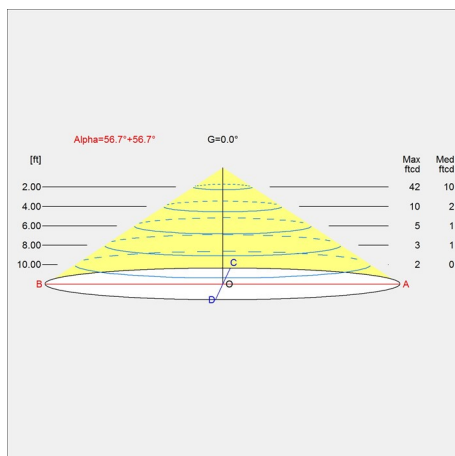

louis poulsen

Black or white, matte, wet-painted.

Mounting

Cord type: White or black. Cord length: 10'. Switch: Button on the base. LED driver: Separate, plugs into power outlet. Optional fixed "pin" mount for Ø2.2" hole in desktop. For mounting instructions, see download section on the product detail page.

Information

With programming by the customer, there is a possibility to disable the switch.

An integrated memory function ensures that the lamp will return to its latest adjusted lumen output when power has been removed and restored.

Electrical:

System Wattage: 9W

LED Wattage: 8W

Delivered lumens: 383 - 513

Efficacy: 45 lm/W - 60 lm/W (LED)

Certifications:

cULus, Dry Location

Protection class IP20

Controllability: Continuous dimming by integrated button switch.

Color Rendering: $Ra \geq 90$

Dim-to-warm LED CCT: 2700K at 100%; 2000K at max dim For the E-socket product variants, bulbs are not included. LED light source is part of the product.

Light distribution diagrams

CARTESIAN