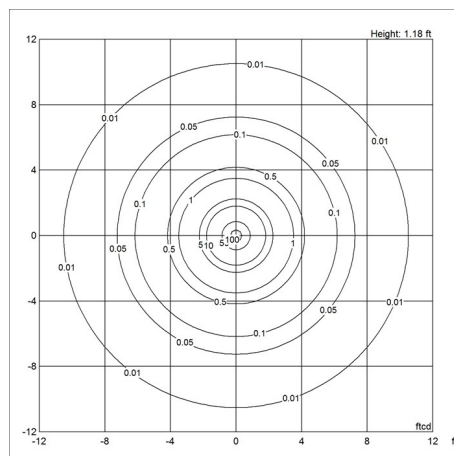

Light distribution diagrams

CARTESIAN

ISOLUX

POLAR

louis poulsen

Variant Options For particular variant options, please check our online Product Variants Configurator on the product detail page.

VARIANT NO.	LIGHT SOURCE	VOLTAGE/FRQ	LUMEN	FEATURES	CABLE
5744166807	LED 2700-2000K D2W		485	-	Wht
5744166823	LED 2700-2000K D2W		485	-	Wht
5744166836	LED 2700-2000K D2W		383	-	Blk
5744167712	LED 3000K		405	-	Blk
5744167725	LED 3000K		513	-	Wht
5744167738	LED 3000K		405	-	Blk
5744167741	LED 3000K		513	-	Wht
