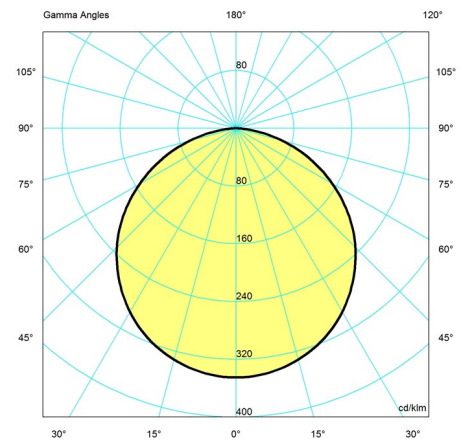

Light distribution diagrams

CARTESIAN

ISOLUX

POLAR

louis poulsen

Variant Options For particular variant options, please check our online Product Variants Configurator on the product detail page.

VARIANT NO.	LIGHT SOURCE	VOLTAGE/FRQ	LUMEN	FEATURES	CABLE
5744166807	LED 2700-2000K D2W		485	-	Wht
5744166823	LED 2700-2000K D2W		485	-	Wht
5744166836	LED 2700-2000K D2W		383	-	Blk
5744167712	LED 3000K		405	-	Blk
5744167725	LED 3000K		513	-	Wht
5744167738	LED 3000K		405	-	Blk
5744167741	LED 3000K		513	-	Wht
